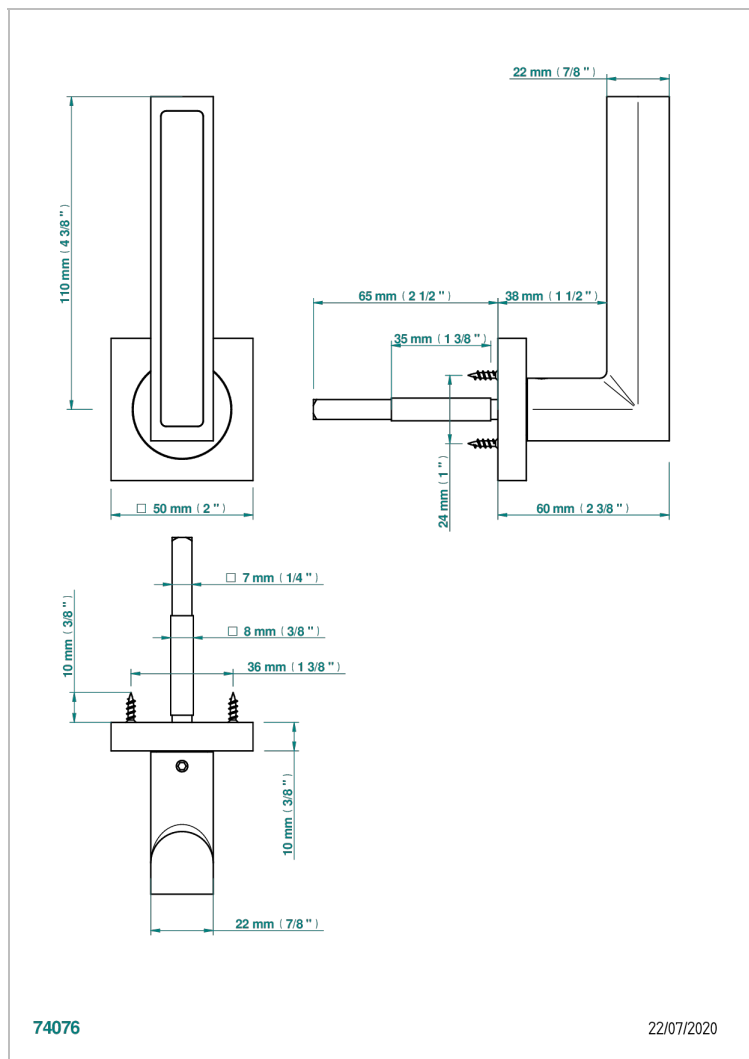

# COLLECTION GENEVE

B8C-DHSS3/S

Door handle (one side) - Genève, Black onyx stone

THG<sup>®</sup>  
PARIS