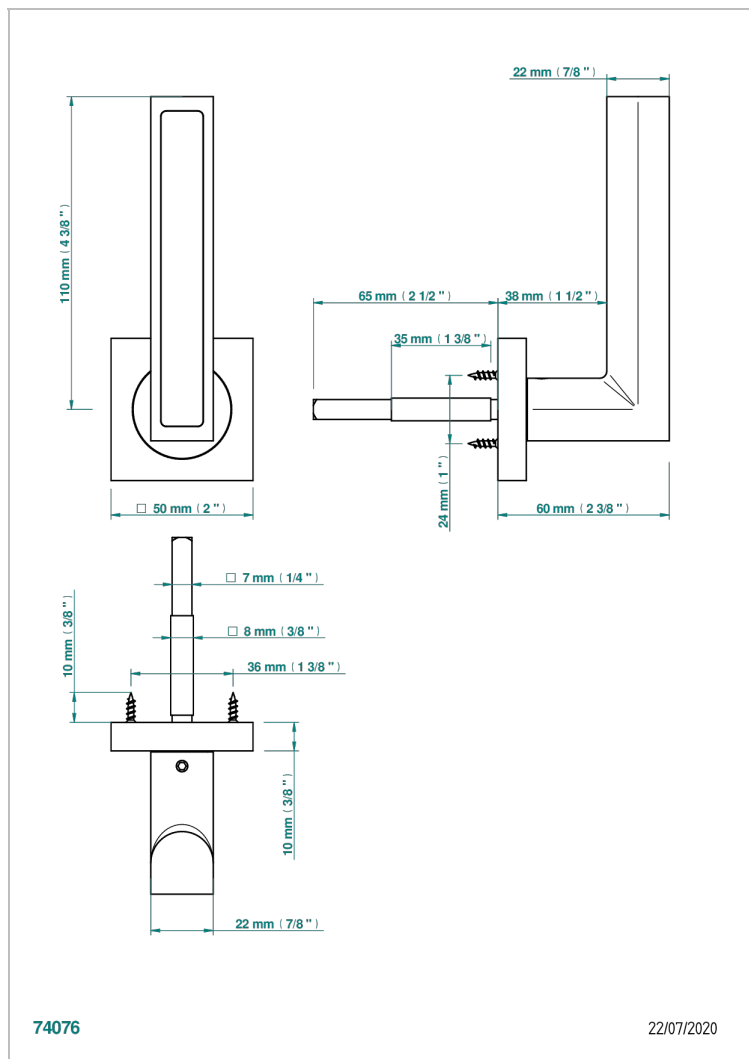

COLLECTION GENEVE

B8C-DHSS3/S

Door handle (one side) - Genève, Black onyx stone

THG[®]
PARIS

EIGENSCHAFTEN

- Collection Genève
- Door handle (one side) - Genève, Black onyx stone

VERFÜGBARE OBERFLÄCHEN

Blassgold - F30
Blassgold matt unlackiert - F31
Bronze hell - D01
Chrom - A02
Gold - F01
Gold matt - F07

Mattschwarz keramik - D30
Nickel matt - C01
Pvd blush - H62
Pvd blush matt - H60
Pvd bronze braun - F33
Pvd bronze braun matt - F34

Pvd gold - H52
Pvd gold matt - H53
Pvd graphite - H64
Pvd graphite matt - H65
Pvd messing - H49
Pvd messing matt - H50

Pvd nickel - H55
Pvd nickel matt - H56
Pvd umber - H66
Pvd umber matt - H67
Silbernichel - B01