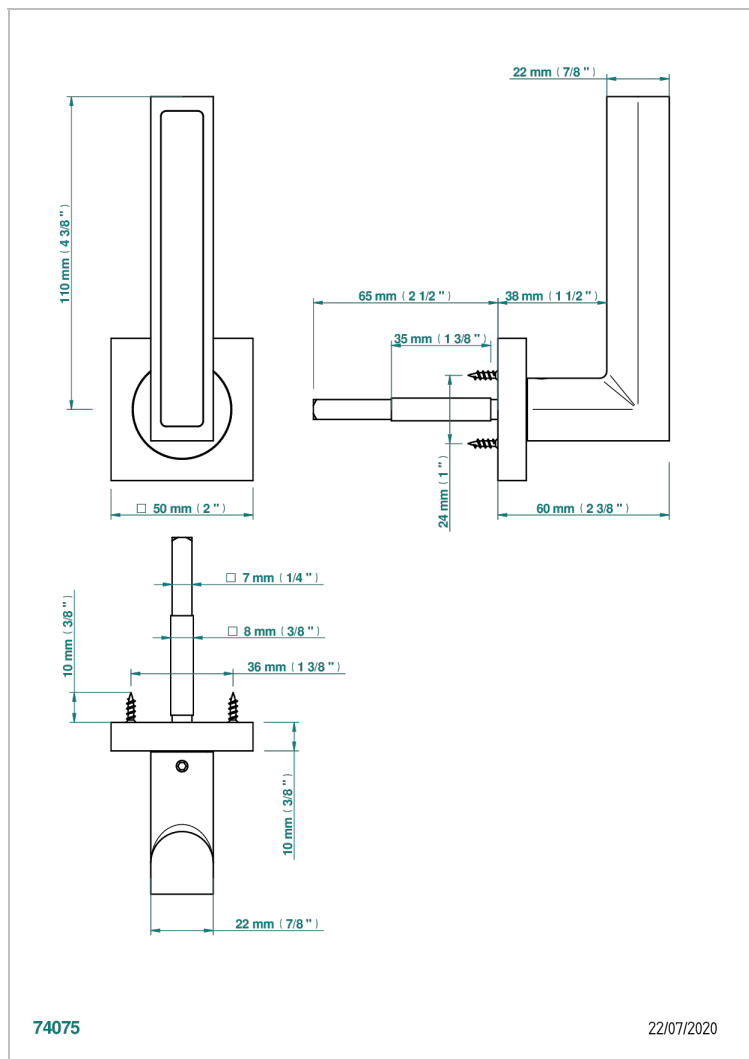

COLLECTION GENEVE

B8C-DHSS6/S

Door handle (one side) - Genève, Bianco carrara marble

THG[®]
PARIS

74075

22/07/2020

CHARACTERISTIC

- Collection Genève
- Door handle (one side) - Genève, Bianco carrara marble