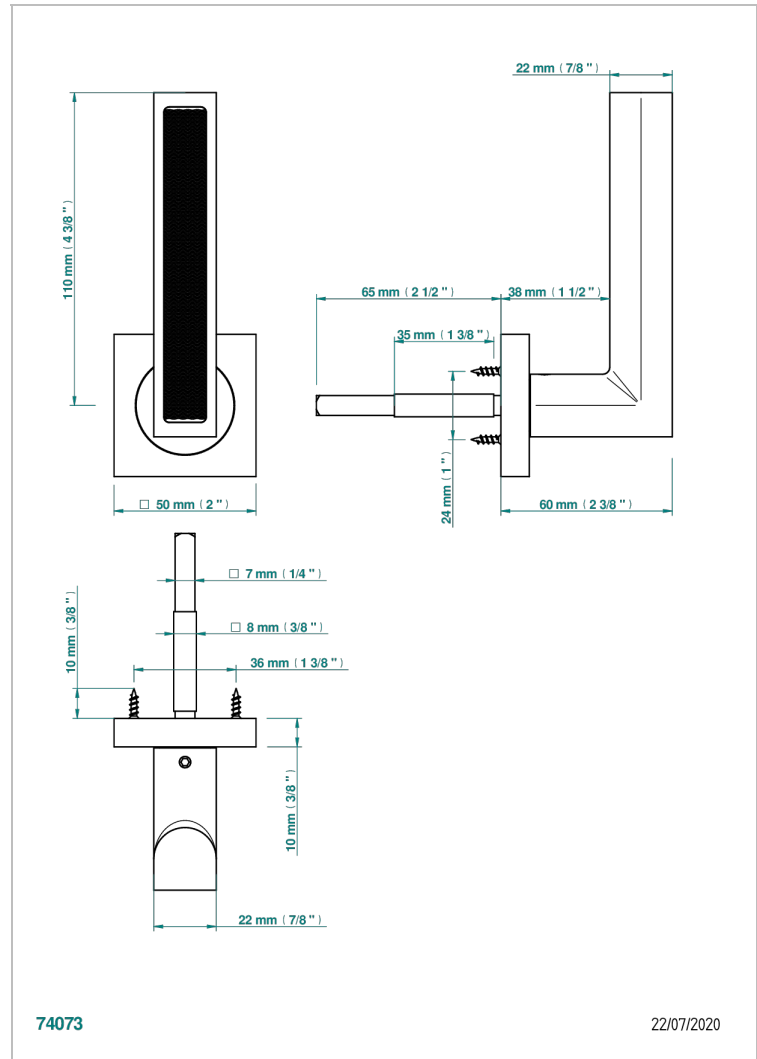

# COLLECTION GENEVE

B8C-DHSM9/S

Door handle (one side) - Genève, guilloché wave

THG<sup>®</sup>  
PARIS

## CHARACTERISTIC

- Collection Genève
- Door handle (one side) - Genève, guilloché wave