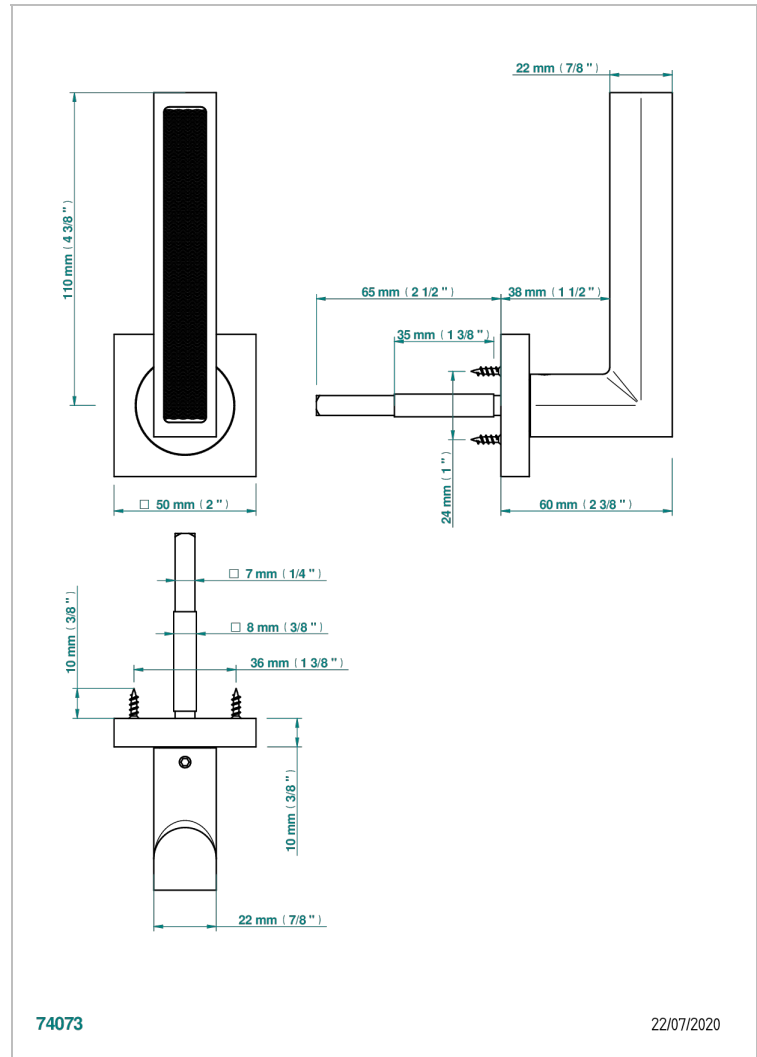

COLLECTION GENEVE

B8C-DHSM9/S

Door handle (one side) - Genève, guilloché wave

THG[®]
PARIS

74073

22/07/2020

CHARACTERISTIC

- Collection Genève
- Door handle (one side) - Genève, guilloché wave