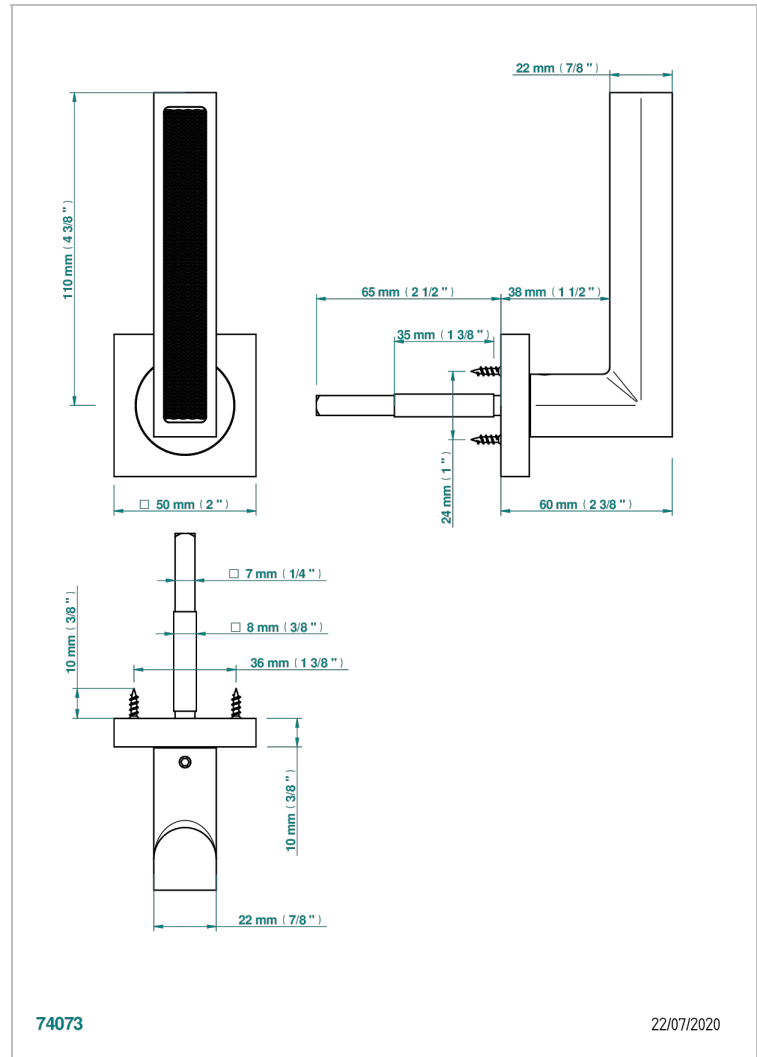

COLLECTION GENEVE

B8C-DHSM9/S

Door handle (one side) - Genève, guilloché wave

THG[®]
PARIS

CHARACTERISTIC

- Collection Genève
- Door handle (one side) - Genève, guilloché wave

AVAILABLE FINITIONS

Black ceram - D30
Blush PVD - H62
Brass color PVD - H49
Brown bronze color PVD - F33
Gold color PVD - H52
Graphite PVD - H64