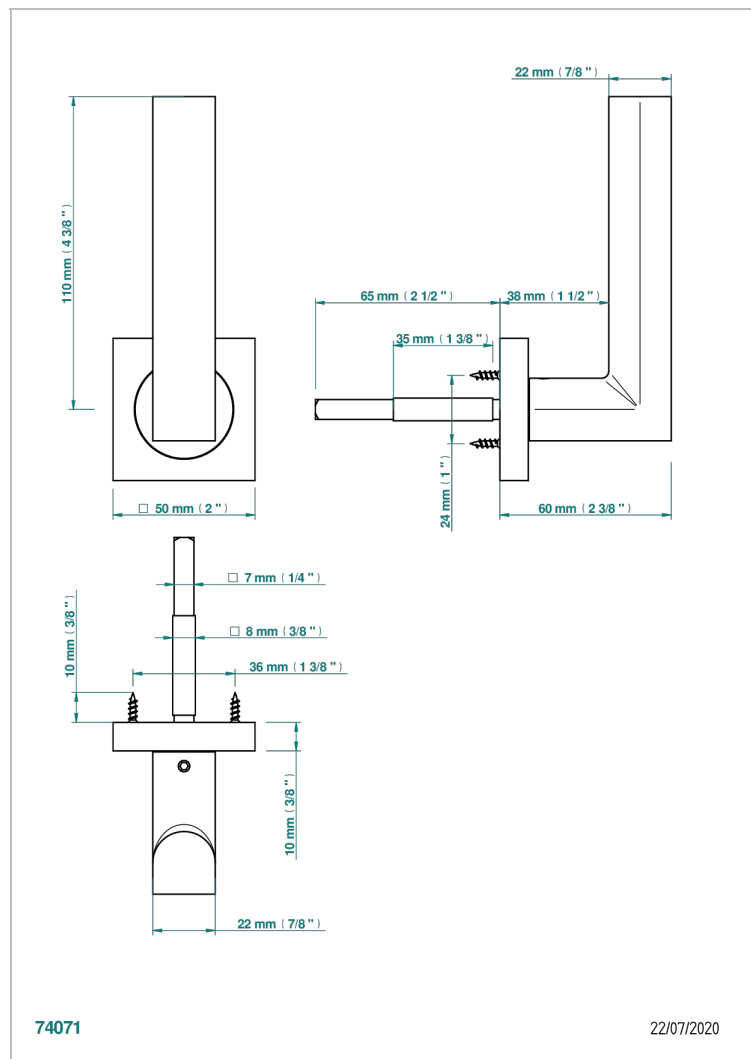

COLLECTION GENEVE

B8C-DHSM1/S

Door handle (one side) - Genève, metal

THG[®]
PARIS

CHARACTERISTIC

- Collection Genève
- Door handle (one side) - Genève, metal

AVAILABLE FINITIONS

Black ceram - D30
Blush PVD - H62
Brass color PVD - H49
Brown bronze color PVD - F33
Gold color PVD - H52
Graphite PVD - H64