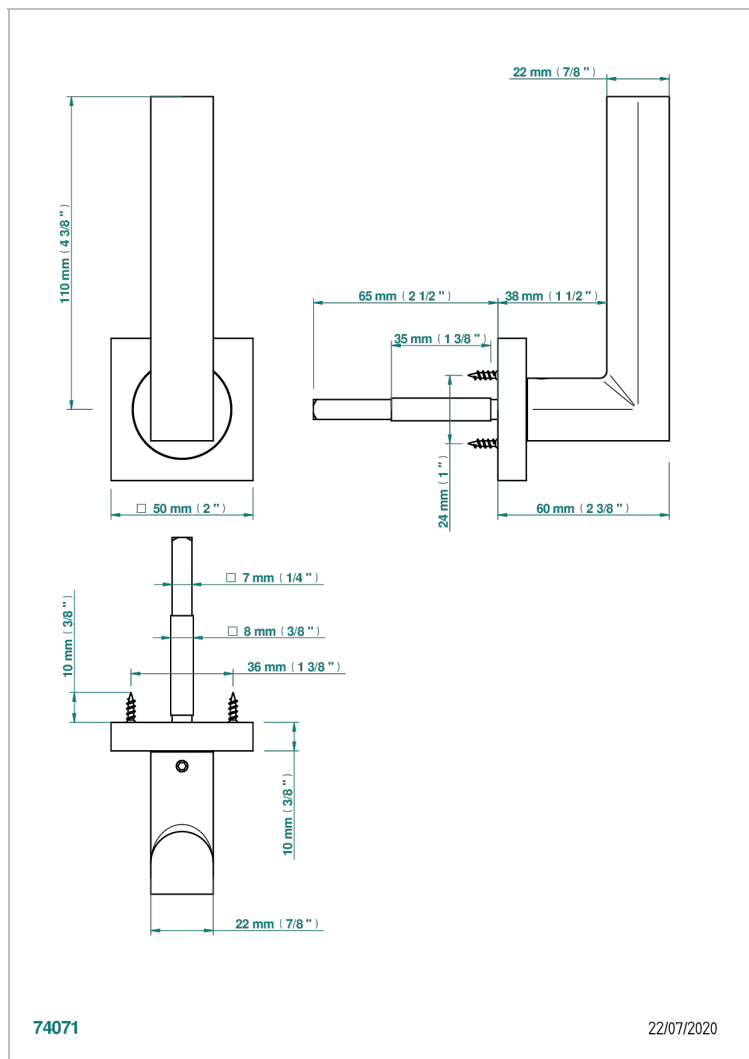

COLLECTION GENEVE

B8C-DHSM1/S

Door handle (one side) - Genève, metal

THG[®]
PARIS

CHARACTERISTIC

- Collection Genève
- Door handle (one side) - Genève, metal

AVAILABLE FINITIONS

Black ceram - D30
Blush PVD - H62
Brass color PVD - H49
Brown bronze color PVD - F33
Gold color PVD - H52
Graphite PVD - H64