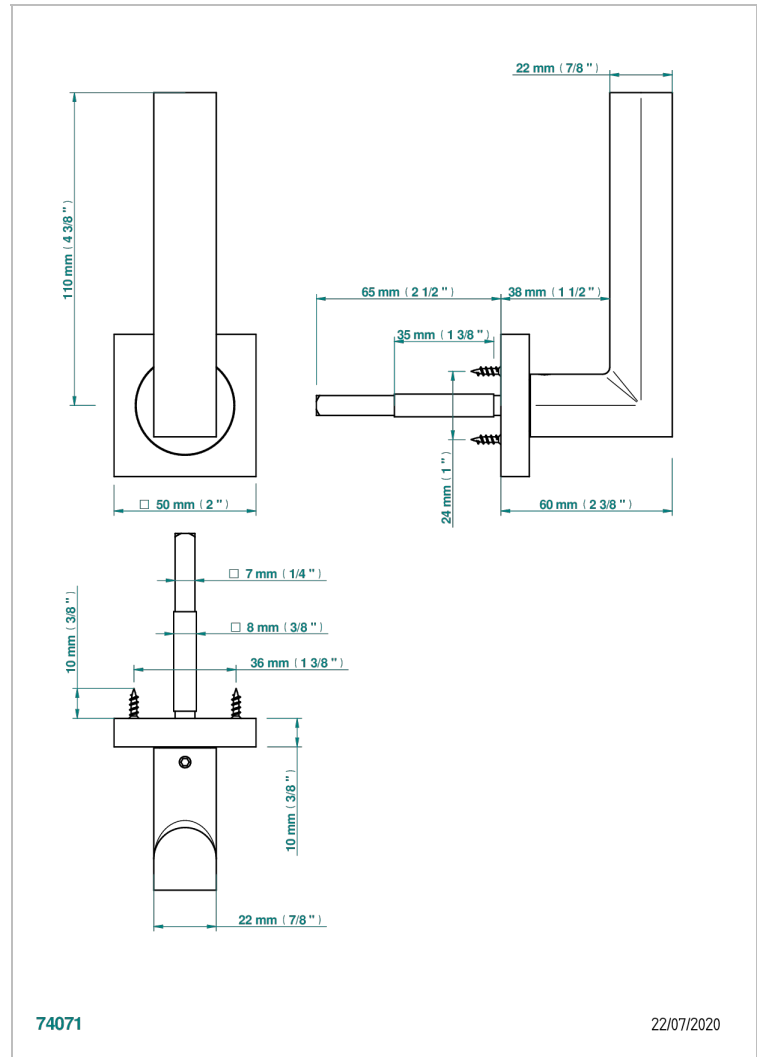

COLLECTION GENEVE

B8C-DHSM1/S

Door handle (one side) - Genève, metal

THG[®]
PARIS

CHARACTERISTIC

- Collection Genève
- Door handle (one side) - Genève, metal

AVAILABLE FINITIONS

Black ceram - D30
Blush PVD - H62
Brass color PVD - H49
Brown bronze color PVD - F33
Gold color PVD - H52
Graphite PVD - H64