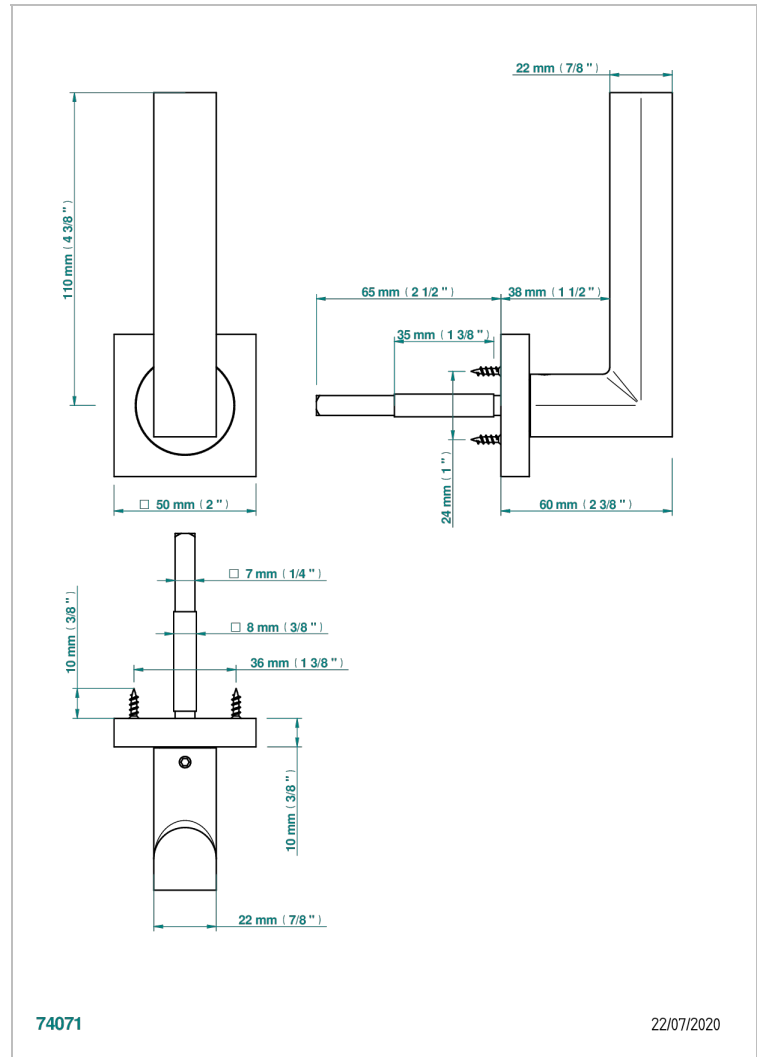

# COLLECTION GENEVE

B8C-DHSM1/S

Door handle (one side) - Genève, metal

THG<sup>®</sup>  
PARIS

## 特色

- Collection Genève
- Door handle (one side) - Genève, metal