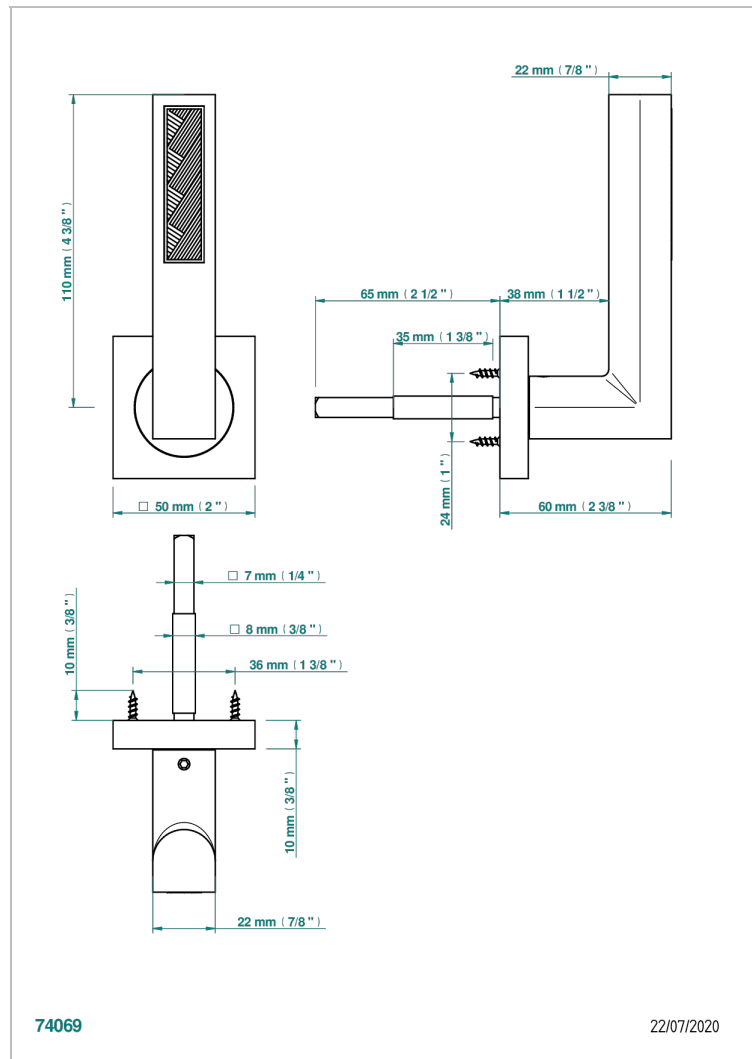

COLLECTION GENEVE

B8C-DHSC1/S

Door handle (one side) - Genève, Laliqie inlay

THG[®]
PARIS

CHARACTERISTIC

- Collection Genève
- Door handle (one side) - Genève, Laliqie inlay

AVAILABLE FINITIONS

Black ceram - D30
Blush PVD - H62
Brass color PVD - H49
Brown bronze color PVD - F33
Gold color PVD - H52
Graphite PVD - H64