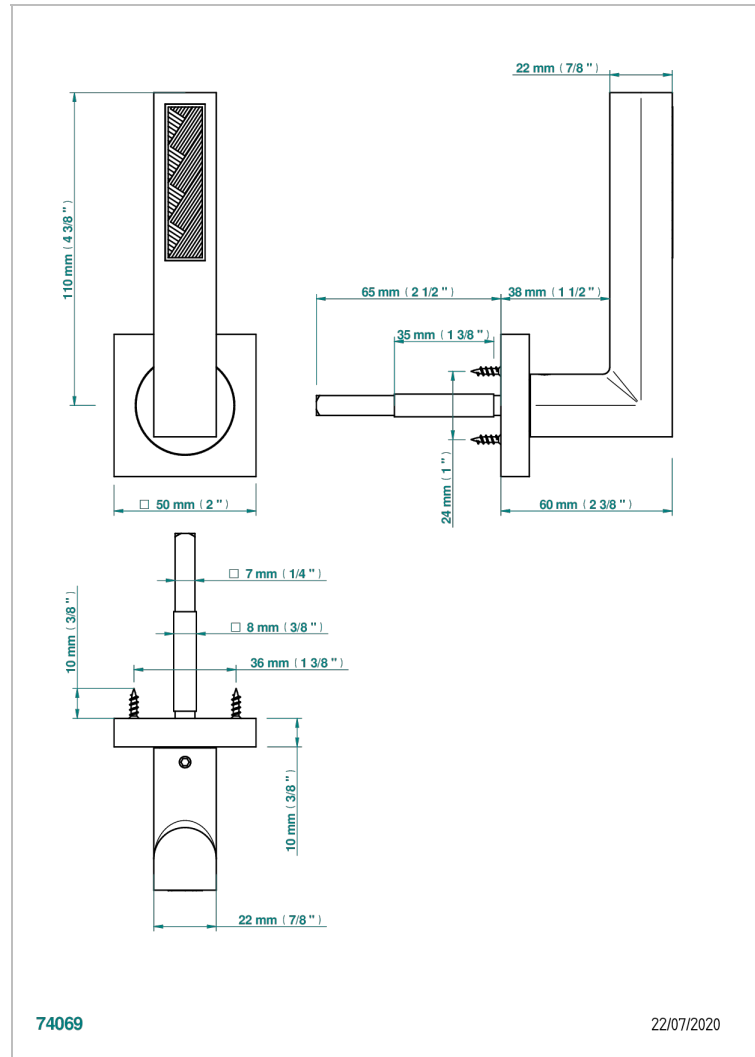

# COLLECTION GENEVE

B8C-DHSC1/S

Door handle (one side) - Genève, Laliqie inlay

## CHARACTERISTIC

- Collection Genève
- Door handle (one side) - Genève, Laliqie inlay