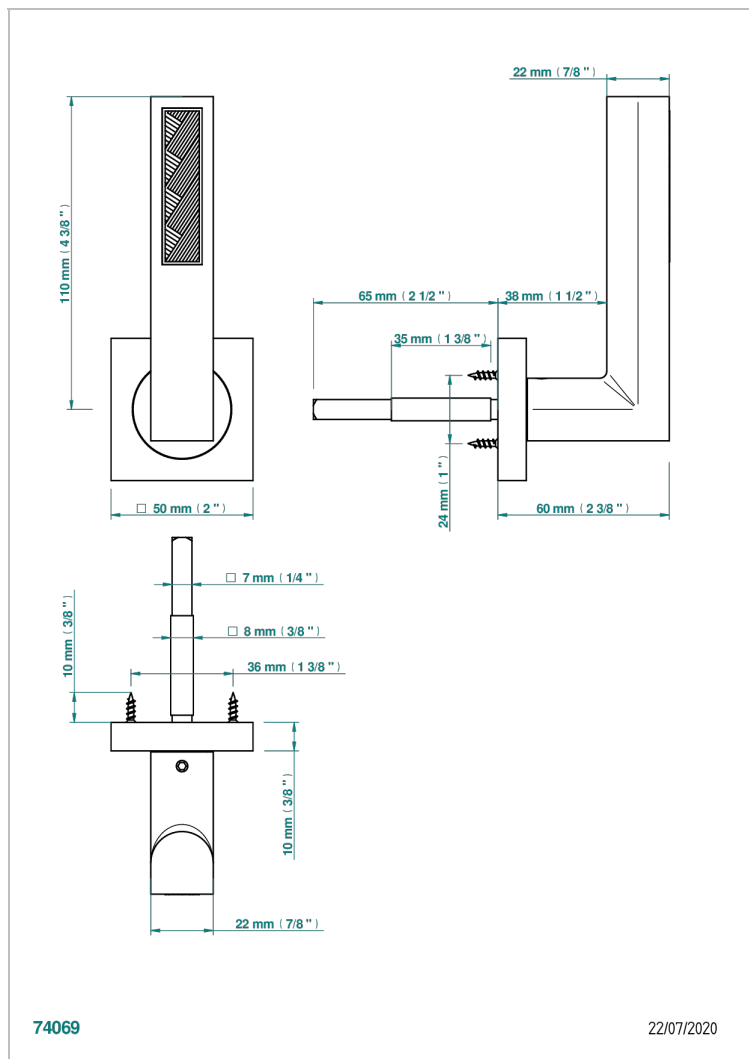

# COLLECTION GENEVE

B8C-DHSC1/S

Door handle (one side) - Genève, Laliqie inlay

THG<sup>®</sup>  
PARIS

## ХАРАКТЕРИСТИКИ

- Collection Genève
- Door handle (one side) - Genève, Laliqie inlay