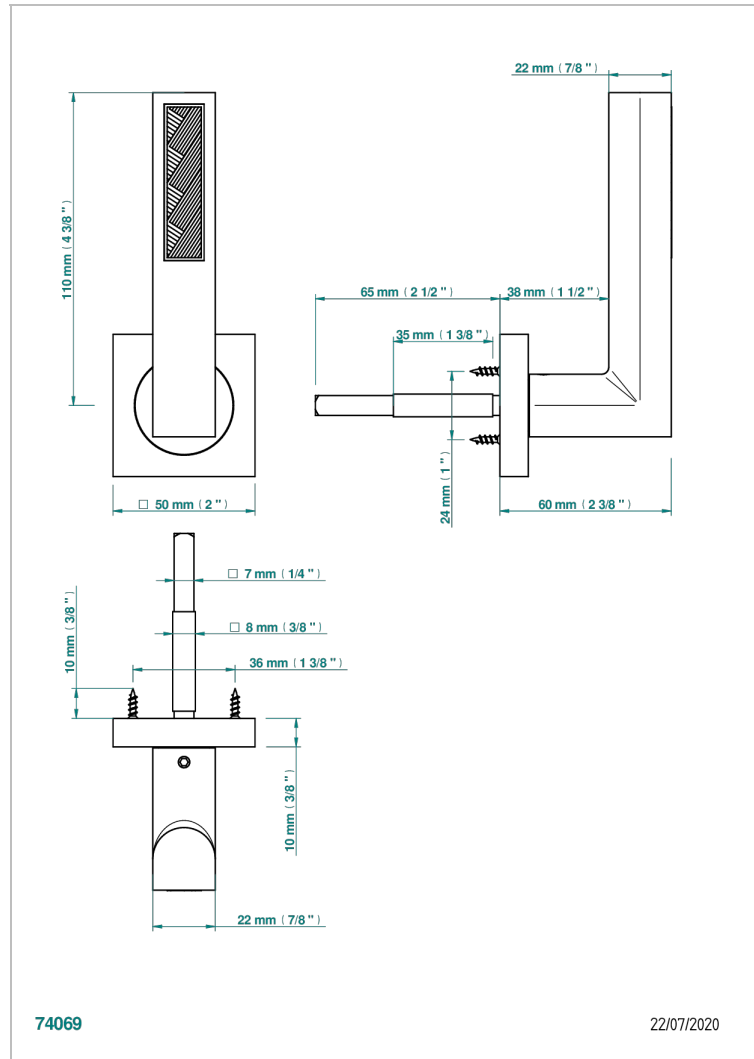

# COLLECTION GENEVE

B8C-DHSC1/S

Door handle (one side) - Genève, Lalique inlay

THG<sup>®</sup>  
PARIS

## CHARACTERISTIC

- Collection Genève
- Door handle (one side) - Genève, Lalique inlay