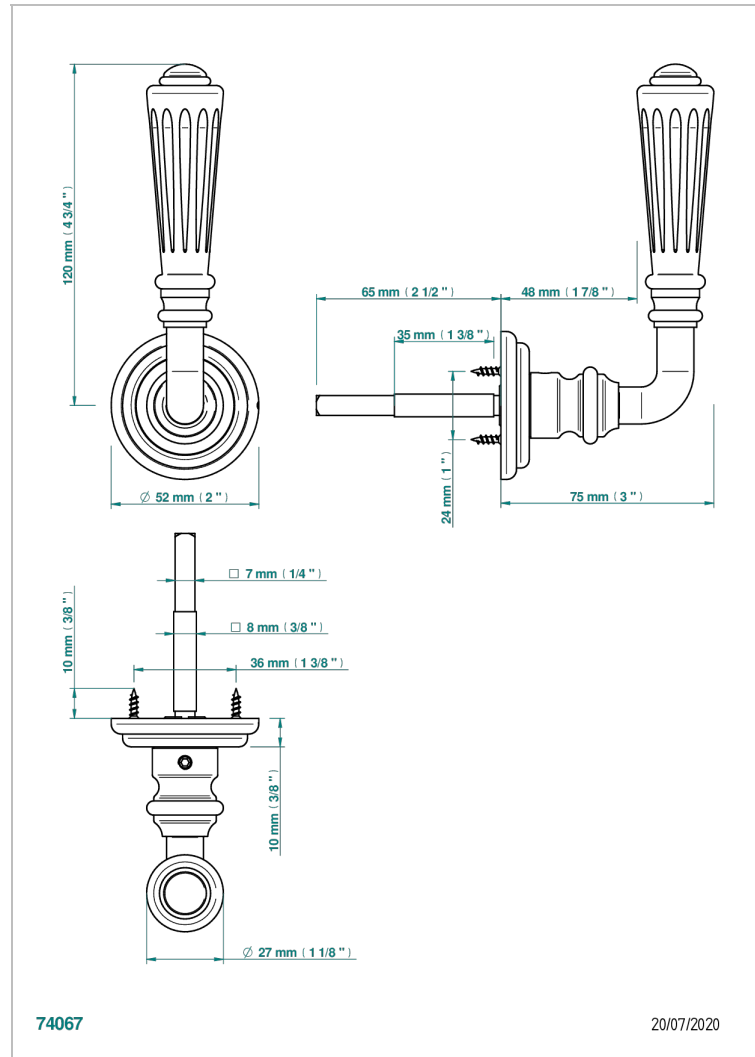

COLLECTION LONDON

B8B-DHRS2S/S

Door handle (one side) - London, Howlite fluted stone

THG[®]
PARIS

CHARACTERISTIC

- Collection London
- Door handle (one side) - London, Howlite fluted stone

AVAILABLE FINITIONS