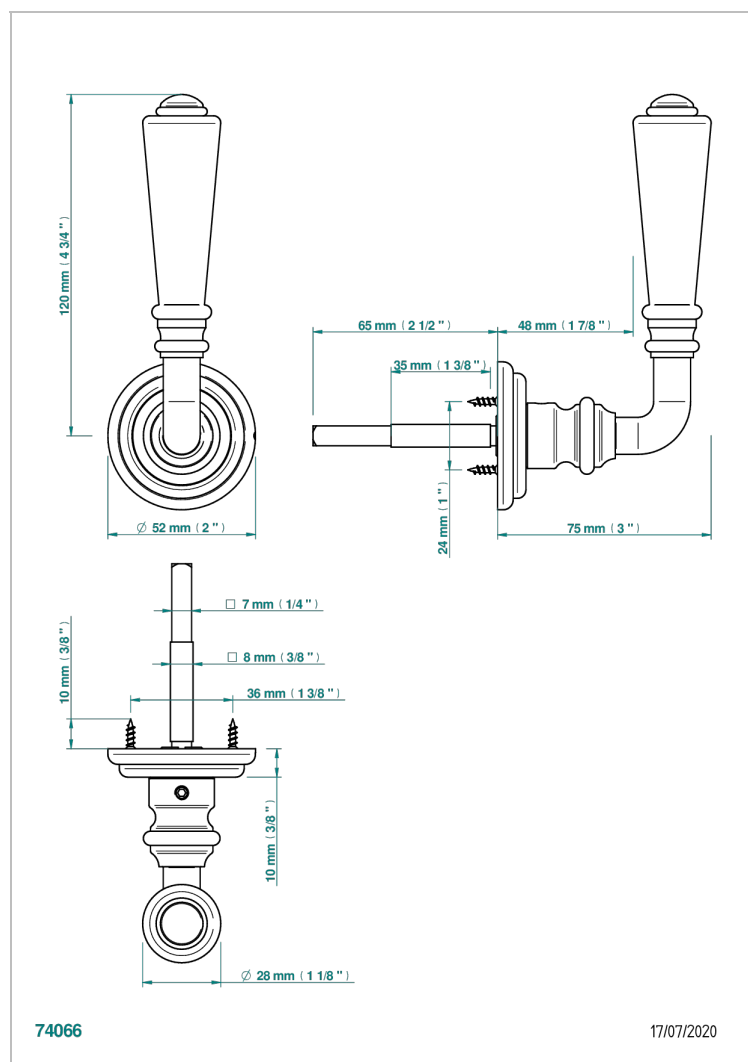

COLLECTION LONDON

B8B-DHRS2/S

Door handle (one side) - London, Howlite stone

THG[®]
PARIS

CHARACTERISTIC

- Collection London
- Door handle (one side) - London, Howlite stone

AVAILABLE FINITIONS

Black ceram - D30
Blush PVD - H62
Brass color PVD - H49
Brown bronze color PVD - F33
Gold color PVD - H52
Graphite PVD - H64

Lacquered light bronze - D01
Matt Umber PVD - H67
Matt blush PVD - H60
Matt brass color PVD - H50
Matt brown bronze color PVD - F34
Matt gold - F07

Matt gold color PVD - H53
Matt graphite PVD - H65
Matt nickel (color finish) - C01
Matt nickel color PVD - H56
Nickel color PVD - H55
Polished chrome (color finish) - A02