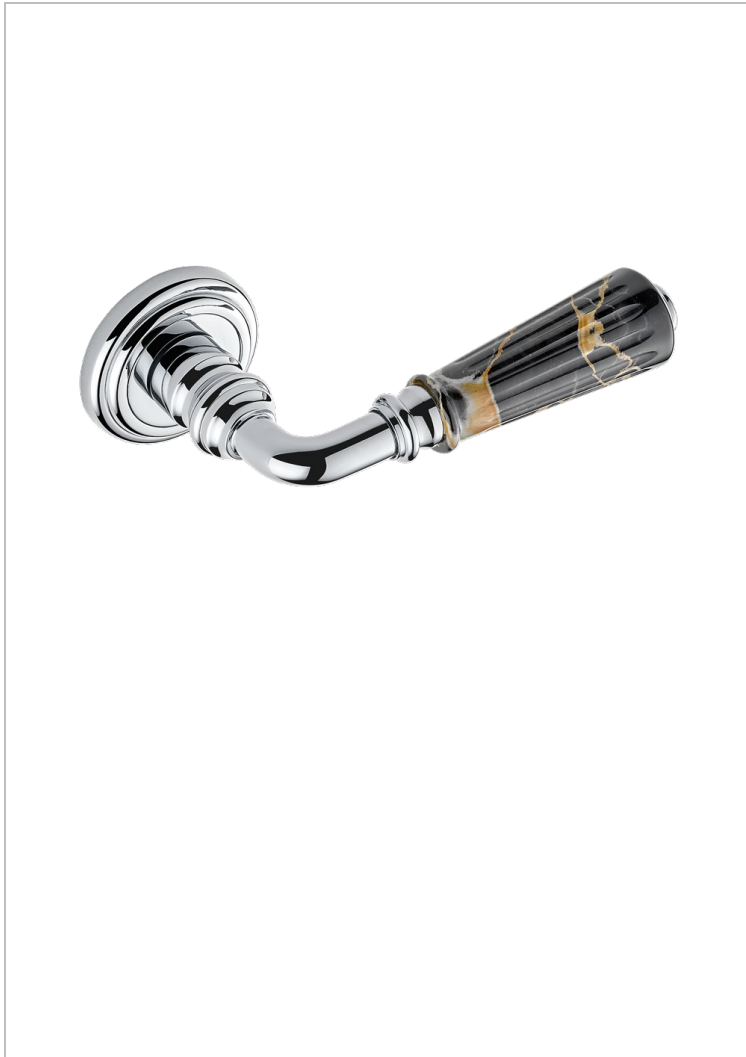

COLLECTION LONDON

B8B-DHRS1S/S

Door handle (one side) - London, Portoro fluted marble

THG[®]
PARIS

CHARACTERISTIC

- Collection London
- Door handle (one side) - London, Portoro fluted marble

AVAILABLE FINITIONS

Black ceram - D30
Blush PVD - H62
Brass color PVD - H49
Brown bronze color PVD - F33
Gold color PVD - H52
Graphite PVD - H64

Lacquered light bronze - D01
Matt Umber PVD - H67
Matt blush PVD - H60
Matt brass color PVD - H50
Matt brown bronze color PVD - F34
Matt gold - F07

Matt gold color PVD - H53
Matt graphite PVD - H65
Matt nickel (color finish) - C01
Matt nickel color PVD - H56
Nickel color PVD - H55
Polished chrome (color finish) - A02

Polished gold (color finish) - F01
Polished nickel - B01
Soft gold - F30
Soft matt gold - F31
Umber PVD - H66