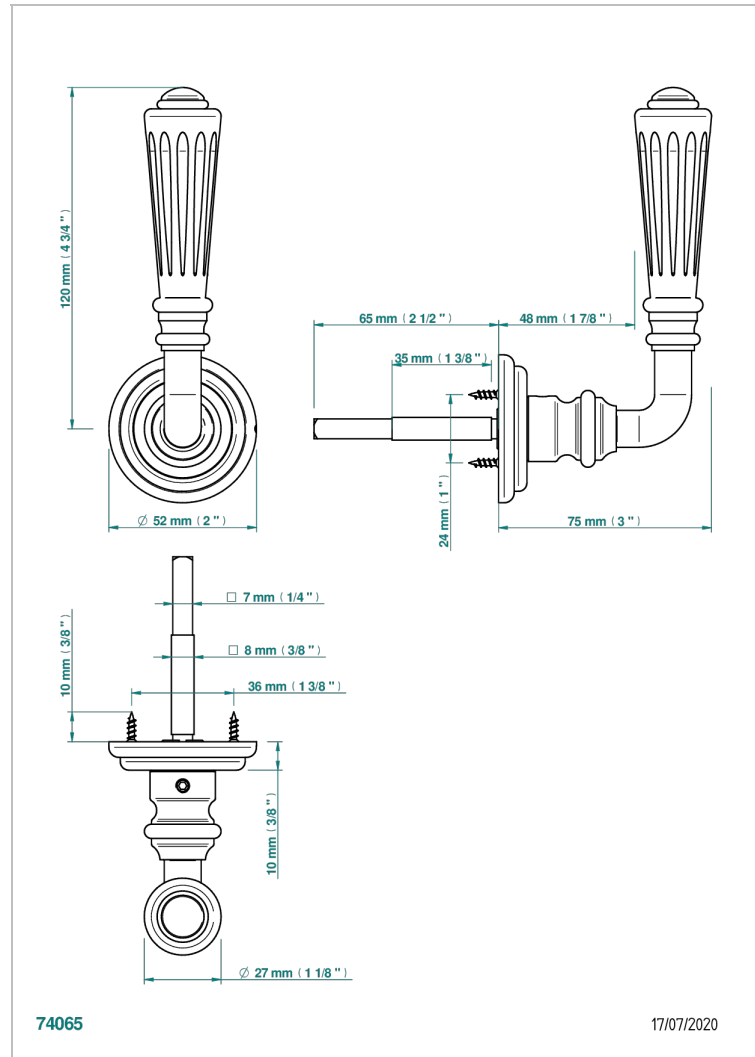

COLLECTION LONDON

B8B-DHRS1S/S

Door handle (one side) - London, Portoro fluted marble

THG[®]
PARIS

CHARACTERISTIC

- Collection London
- Door handle (one side) - London, Portoro fluted marble

AVAILABLE FINITIONS

Black ceram - D30
Blush PVD - H62
Brass color PVD - H49
Brown bronze color PVD - F33
Gold color PVD - H52
Graphite PVD - H64

Lacquered light bronze - D01
Matt Umber PVD - H67
Matt blush PVD - H60
Matt brass color PVD - H50
Matt brown bronze color PVD - F34
Matt gold - F07