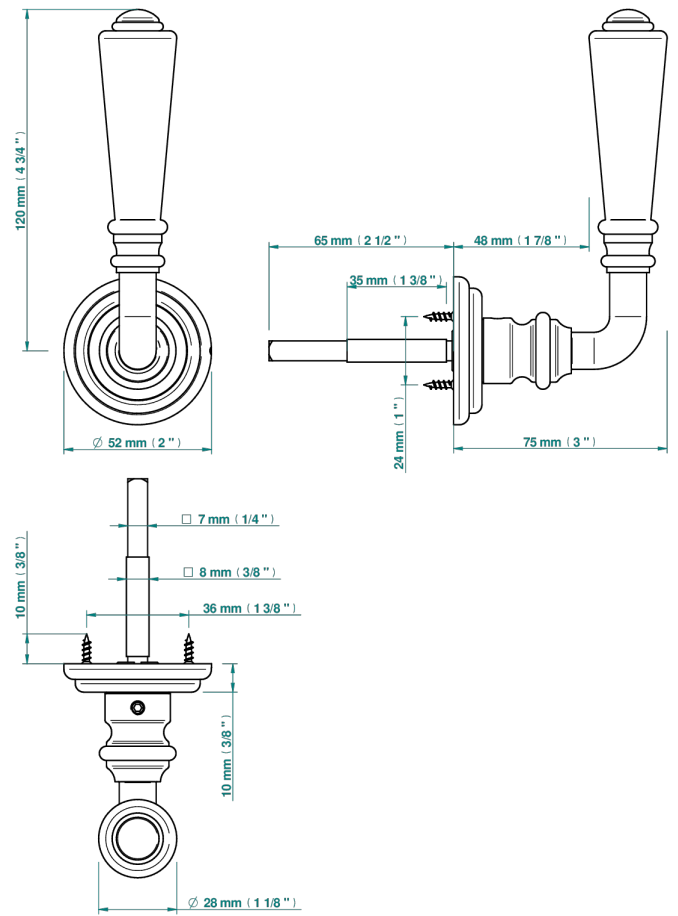

COLLECTION LONDON

B8B-DHRS1/S

Door handle (one side) - London, Portoro marble

THG[®]
PARIS

74063

17/07/2020

CHARACTERISTIC

- Collection London
- Door handle (one side) - London, Portoro marble

AVAILABLE FINITIONS

Black ceram - D30
Blush PVD - H62
Brass color PVD - H49
Brown bronze color PVD - F33
Gold color PVD - H52
Graphite PVD - H64

Lacquered light bronze - D01
Matt Umber PVD - H67
Matt blush PVD - H60
Matt brass color PVD - H50
Matt brown bronze color PVD - F34
Matt gold - F07