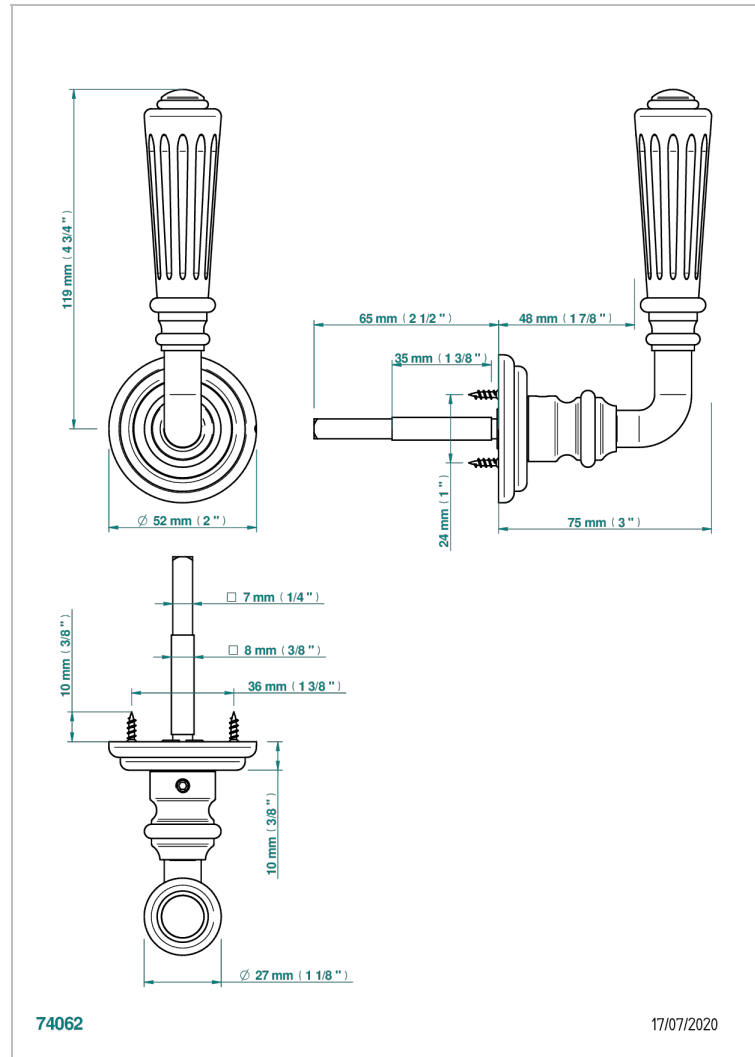

COLLECTION LONDON

B8B-DHRM8/S

Door handle (one side) - London, fluted metal

THG[®]
PARIS

CHARACTERISTIC

- Collection London
- Door handle (one side) - London, fluted metal

AVAILABLE FINITIONS

Black ceram - D30
Blush PVD - H62
Brass color PVD - H49
Brown bronze color PVD - F33
Gold color PVD - H52
Graphite PVD - H64