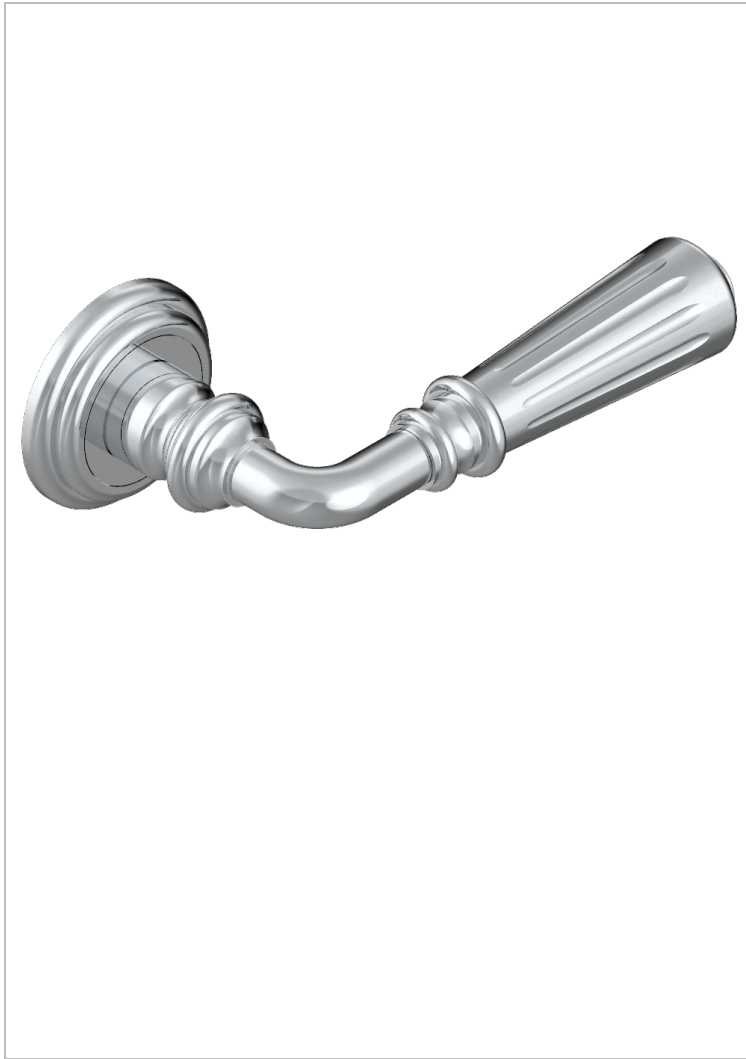

COLLECTION LONDON

B8B-DHRM8/S

Door handle (one side) - London, fluted metal

THG[®]
PARIS

74062

17/07/2020

CHARACTERISTIC

- Collection London
- Door handle (one side) - London, fluted metal

AVAILABLE FINITIONS

Black ceram - D30
Blush PVD - H62
Brass color PVD - H49
Brown bronze color PVD - F33
Gold color PVD - H52
Graphite PVD - H64

Lacquered light bronze - D01
Matt Umber PVD - H67
Matt blush PVD - H60
Matt brass color PVD - H50
Matt brown bronze color PVD - F34
Matt gold - F07

Matt gold color PVD - H53
Matt graphite PVD - H65
Matt nickel (color finish) - C01
Matt nickel color PVD - H56
Nickel color PVD - H55
Polished chrome (color finish) - A02

Polished gold (color finish) - F01
Polished nickel - B01
Soft gold - F30
Soft matt gold - F31
Umber PVD - H66