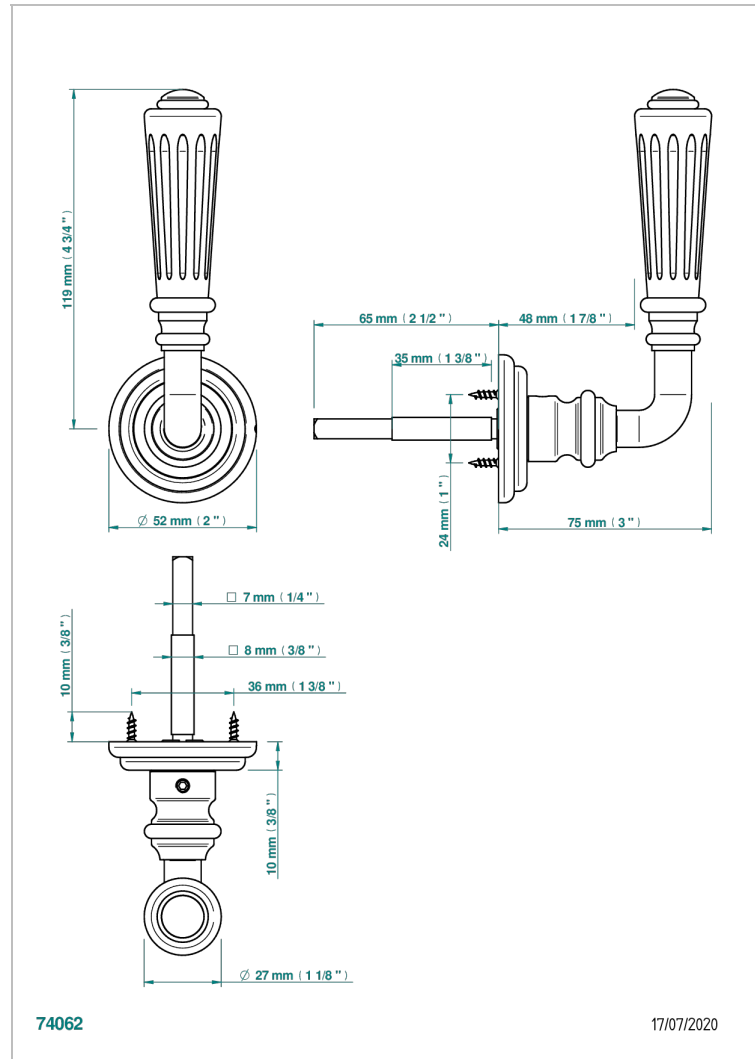

COLLECTION LONDON

B8B-DHRM8/S

Door handle (one side) - London, fluted metal

THG[®]
PARIS

74062

17/07/2020

CHARACTERISTIC

- Collection London
- Door handle (one side) - London, fluted metal

AVAILABLE FINITIONS

Black ceram - D30
Blush PVD - H62
Brass color PVD - H49
Brown bronze color PVD - F33
Gold color PVD - H52
Graphite PVD - H64

Lacquered light bronze - D01
Matt Umber PVD - H67
Matt blush PVD - H60
Matt brass color PVD - H50
Matt brown bronze color PVD - F34
Matt gold - F07