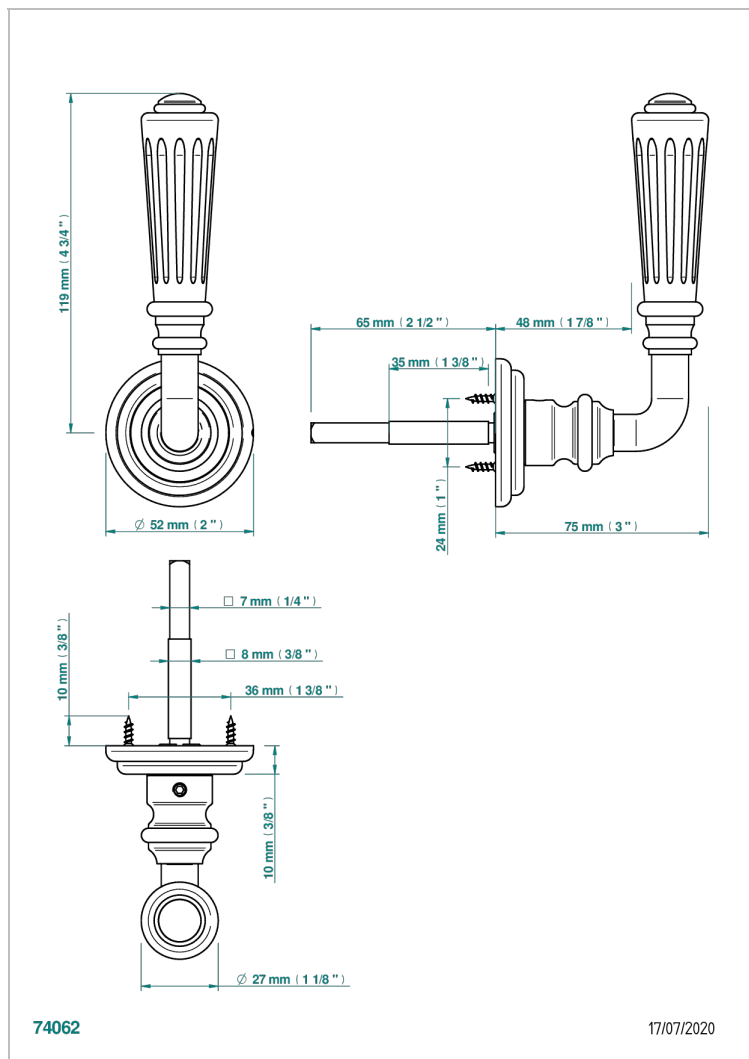

COLLECTION LONDON

B8B-DHRM8/S

Door handle (one side) - London, fluted metal

THG[®]
PARIS

74062

17/07/2020

CHARACTERISTIC

- Collection London
- Door handle (one side) - London, fluted metal

AVAILABLE FINITIONS

Black ceram - D30
Blush PVD - H62
Brass color PVD - H49
Brown bronze color PVD - F33
Gold color PVD - H52
Graphite PVD - H64

Lacquered light bronze - D01
Matt Umber PVD - H67
Matt blush PVD - H60
Matt brass color PVD - H50
Matt brown bronze color PVD - F34
Matt gold - F07