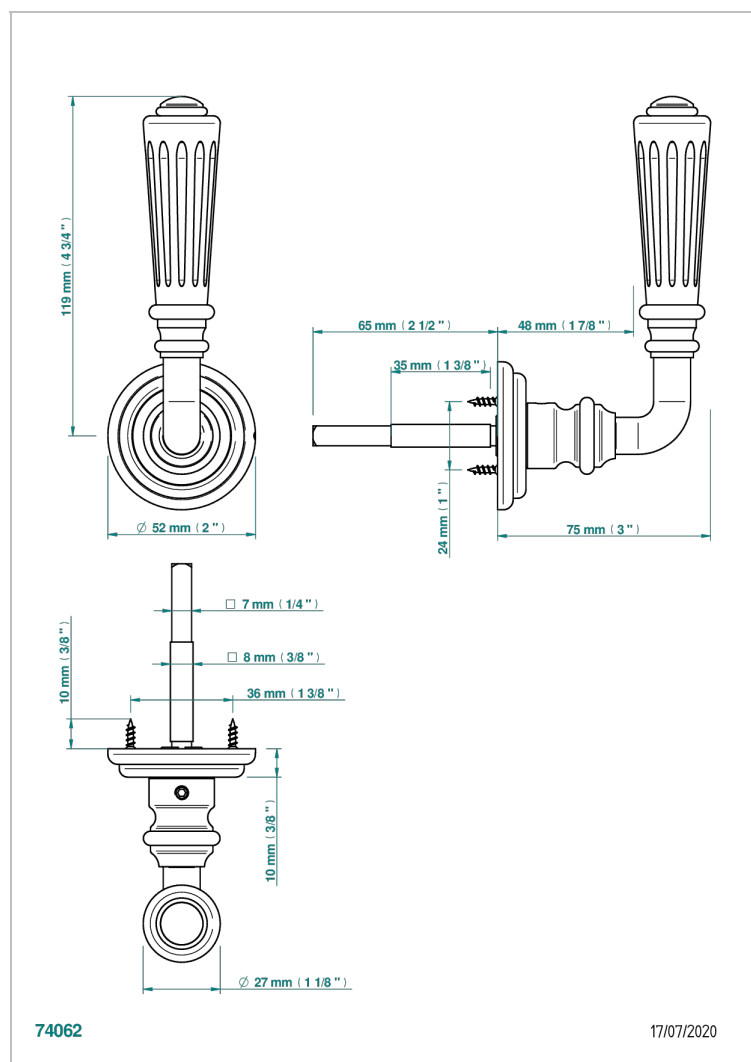

COLLECTION LONDON

B8B-DHRM8/S

Door handle (one side) - London, fluted metal

THG[®]
PARIS

特色

- Collection London
- Door handle (one side) - London, fluted metal

可选饰面

Black ceram - D30
Blush PVD - H62
Graphite PVD - H64
Matt Umber PVD - H67
Matt blush PVD - H60
Matt graphite PVD - H65

PVD哑光棕铜 - F34
PVD哑光金 - H53
PVD哑光铜 - H50
PVD哑光镍 - H56
PVD抛光铜 - H49
PVD棕铜 - F33

PVD金色 - H52
PVD镍 - H55
Umber PVD - H66
哑光浅金 - F31
哑光金 - F07
哑光镍 - CO1

抛光金 (24K金) - F01
抛光铬 - A02
抛光镍 - B01
浅金 - F30
漆面铜 - D01