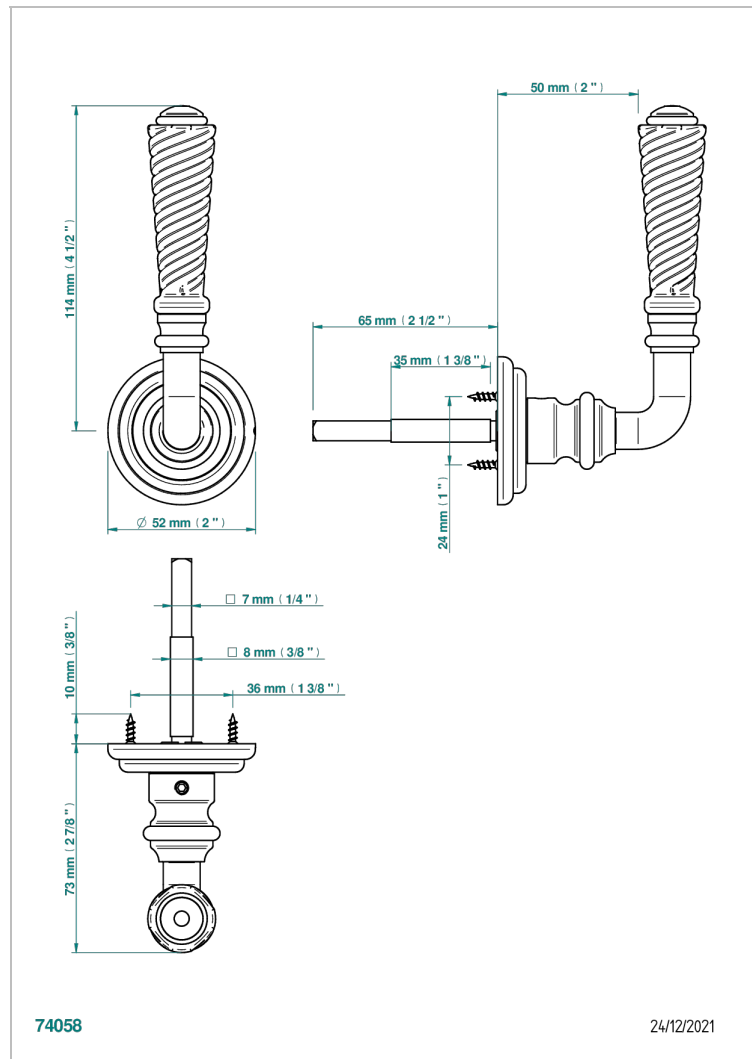

COLLECTION LONDON

B8B-DHRM6/S

Door handle (one side) - London, metal twisted

THG[®]
PARIS

CHARACTERISTIC

- Collection London
- Door handle (one side) - London, metal twisted

AVAILABLE FINITIONS

Black ceram - D30
Blush PVD - H62
Brass color PVD - H49
Brown bronze color PVD - F33
Gold color PVD - H52
Graphite PVD - H64

Lacquered light bronze - D01
Matt Umber PVD - H67
Matt blush PVD - H60
Matt brass color PVD - H50
Matt brown bronze color PVD - F34
Matt gold - F07

Matt gold color PVD - H53
Matt graphite PVD - H65
Matt nickel (color finish) - C01
Matt nickel color PVD - H56
Nickel color PVD - H55
Polished chrome (color finish) - A02