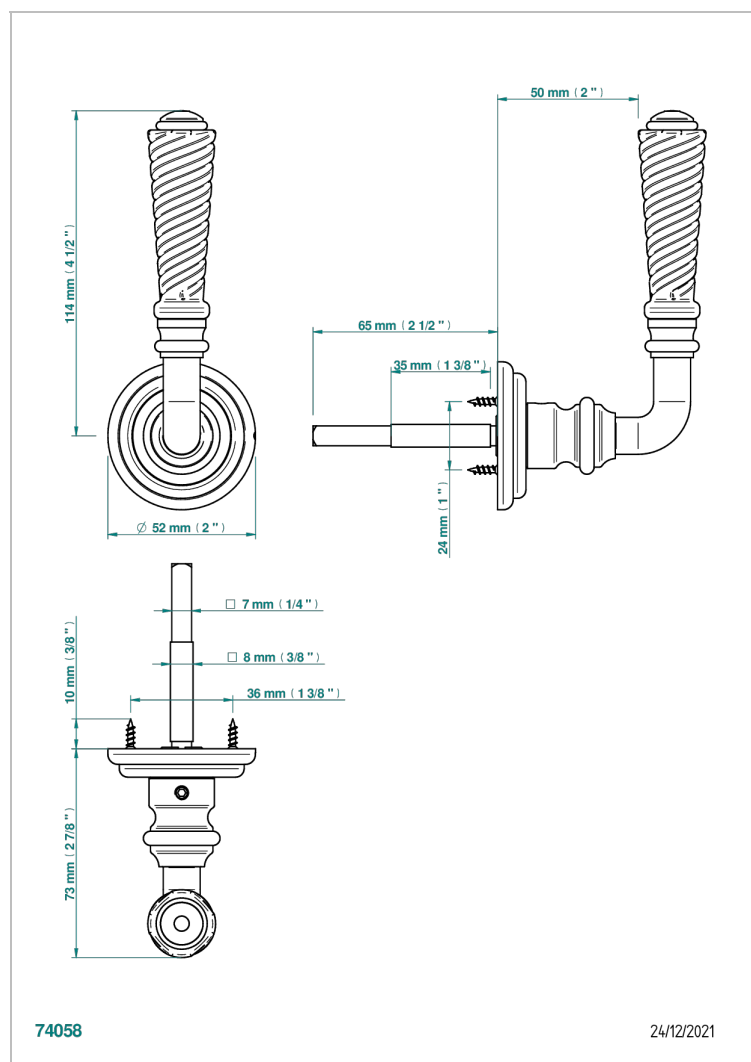

COLLECTION LONDON

B8B-DHRM6/S

Door handle (one side) - London, metal twisted

THG[®]
PARIS

CHARACTERISTIC

- Collection London
- Door handle (one side) - London, metal twisted

AVAILABLE FINITIONS

Black ceram - D30
Blush PVD - H62
Brass color PVD - H49
Brown bronze color PVD - F33
Gold color PVD - H52
Graphite PVD - H64