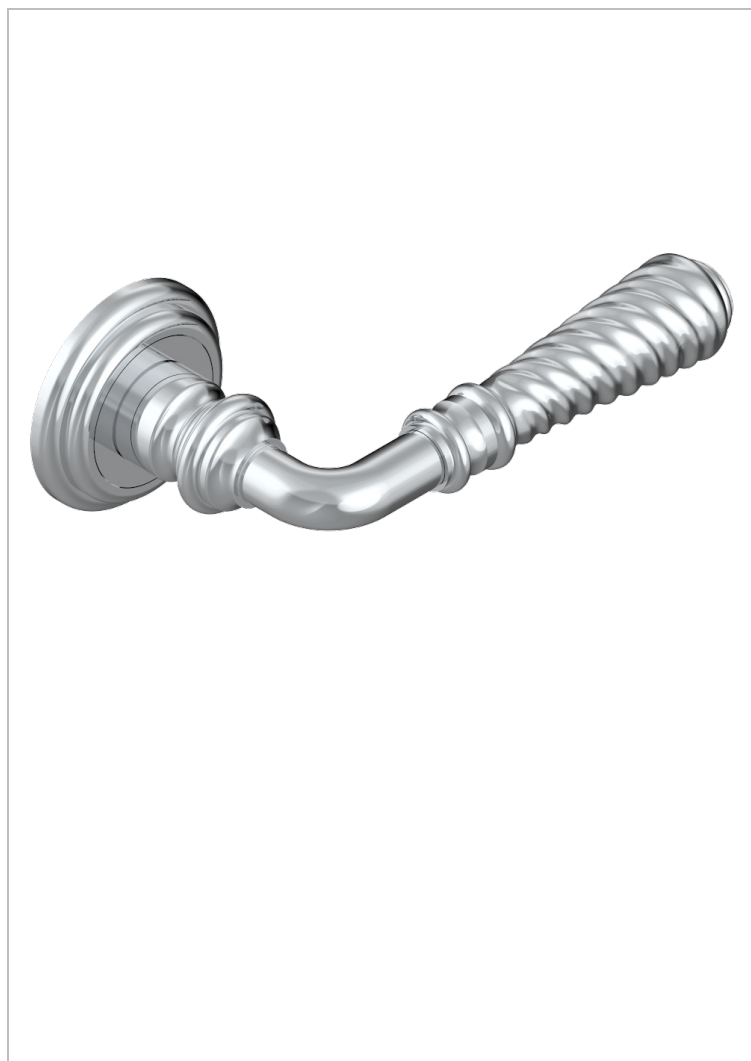

COLLECTION LONDON

B8B-DHRM6/S

Door handle (one side) - London, metal twisted

THG[®]
PARIS

CHARACTERISTIC

- Collection London
- Door handle (one side) - London, metal twisted

AVAILABLE FINITIONS

Black ceram - D30
Blush PVD - H62
Brass color PVD - H49
Brown bronze color PVD - F33
Gold color PVD - H52
Graphite PVD - H64

Lacquered light bronze - D01
Matt Umber PVD - H67
Matt blush PVD - H60
Matt brass color PVD - H50
Matt brown bronze color PVD - F34
Matt gold - F07

Matt gold color PVD - H53
Matt graphite PVD - H65
Matt nickel (color finish) - C01
Matt nickel color PVD - H56
Nickel color PVD - H55
Polished chrome (color finish) - A02

Polished gold (color finish) - F01
Polished nickel - B01
Soft gold - F30
Soft matt gold - F31
Umber PVD - H66