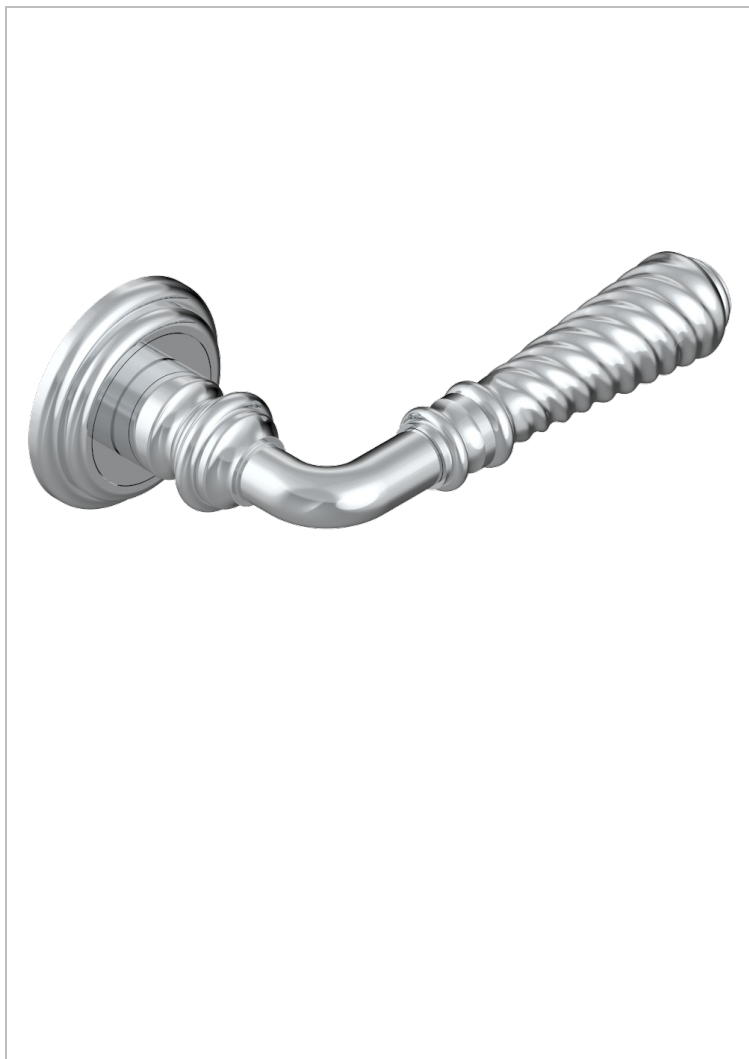

COLLECTION LONDON

B8B-DHRM6/S

Door handle (one side) - London, metal twisted

THG[®]
PARIS

CHARACTERISTIC

- Collection London
- Door handle (one side) - London, metal twisted

AVAILABLE FINITIONS

Black ceram - D30
Blush PVD - H62
Brass color PVD - H49
Brown bronze color PVD - F33
Gold color PVD - H52
Graphite PVD - H64

Lacquered light bronze - D01
Matt Umber PVD - H67
Matt blush PVD - H60
Matt brass color PVD - H50
Matt brown bronze color PVD - F34
Matt gold - F07

Matt gold color PVD - H53
Matt graphite PVD - H65
Matt nickel (color finish) - C01
Matt nickel color PVD - H56
Nickel color PVD - H55
Polished chrome (color finish) - A02

Polished gold (color finish) - F01
Polished nickel - B01
Soft gold - F30
Soft matt gold - F31
Umber PVD - H66