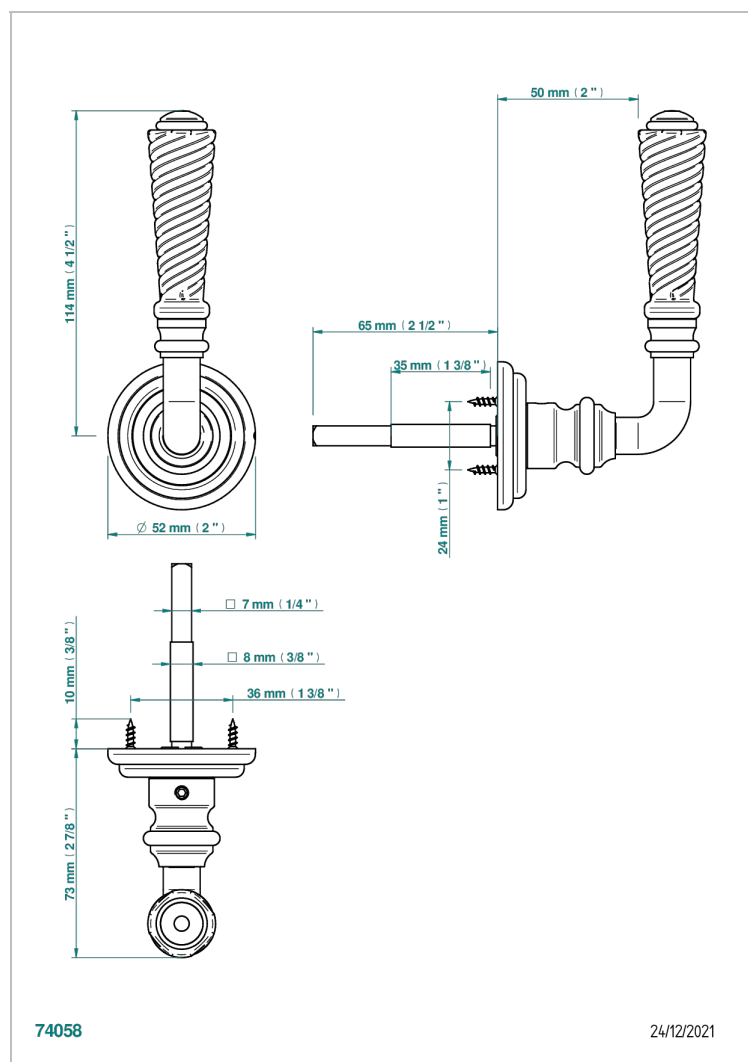

COLLECTION LONDON

B8B-DHRM6/S

Door handle (one side) - London, metal twisted

THG[®]
PARIS

CHARACTERISTIC

- Collection London
- Door handle (one side) - London, metal twisted

AVAILABLE FINITIONS

Black ceram - D30
Blush PVD - H62
Brass color PVD - H49
Brown bronze color PVD - F33
Gold color PVD - H52
Graphite PVD - H64