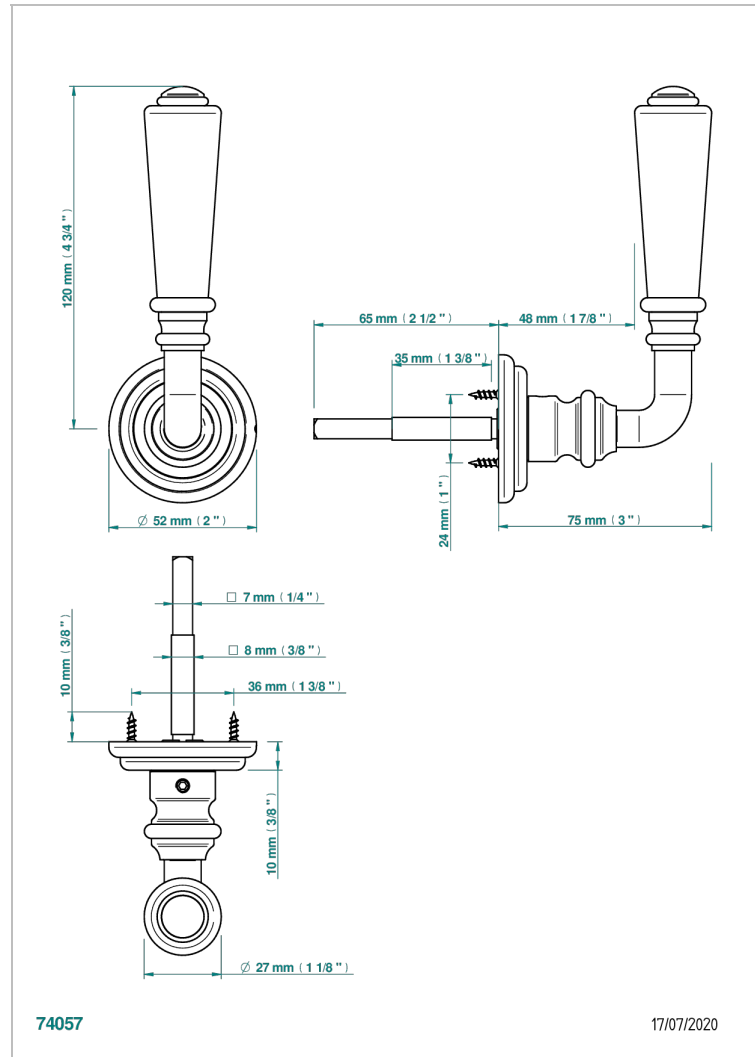

COLLECTION LONDON

B8B-DHRM1/S

Door handle (one side) - London, metal

THG[®]
PARIS

CHARACTERISTIC

- Collection London
- Door handle (one side) - London, metal

AVAILABLE FINITIONS

Black ceram - D30
Blush PVD - H62
Brass color PVD - H49
Brown bronze color PVD - F33
Gold color PVD - H52
Graphite PVD - H64