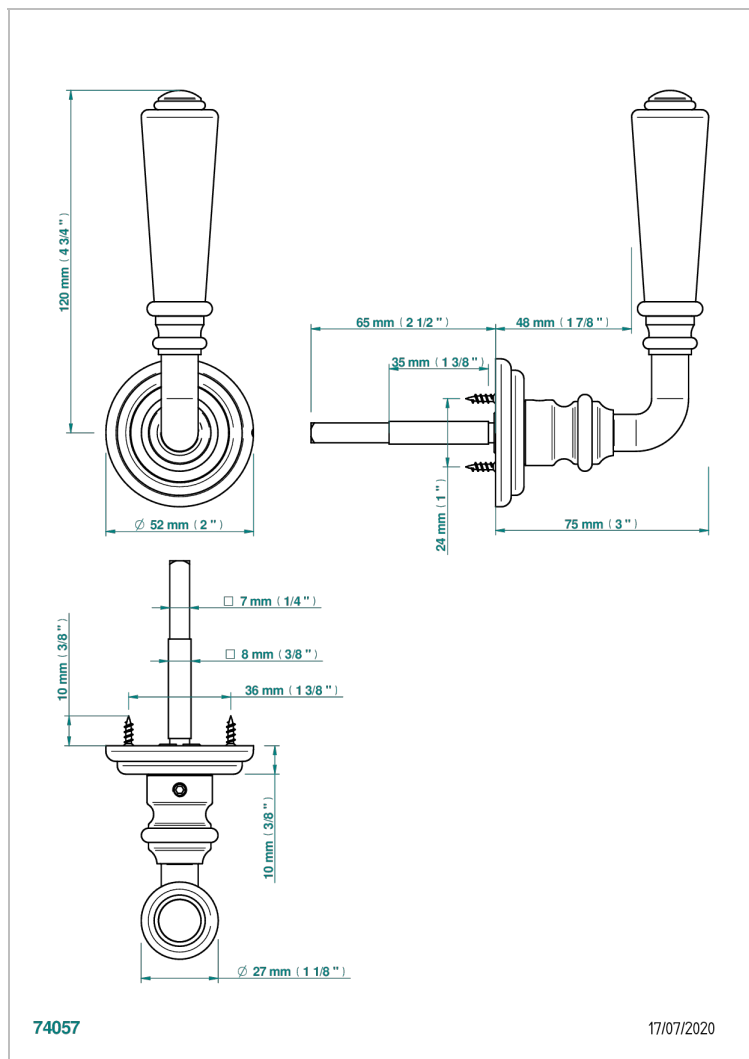

# COLLECTION LONDON

B8B-DHRM1/S

Door handle (one side) - London, metal

THG<sup>®</sup>  
PARIS

## ХАРАКТЕРИСТИКИ

- Collection London
- Door handle (one side) - London, metal