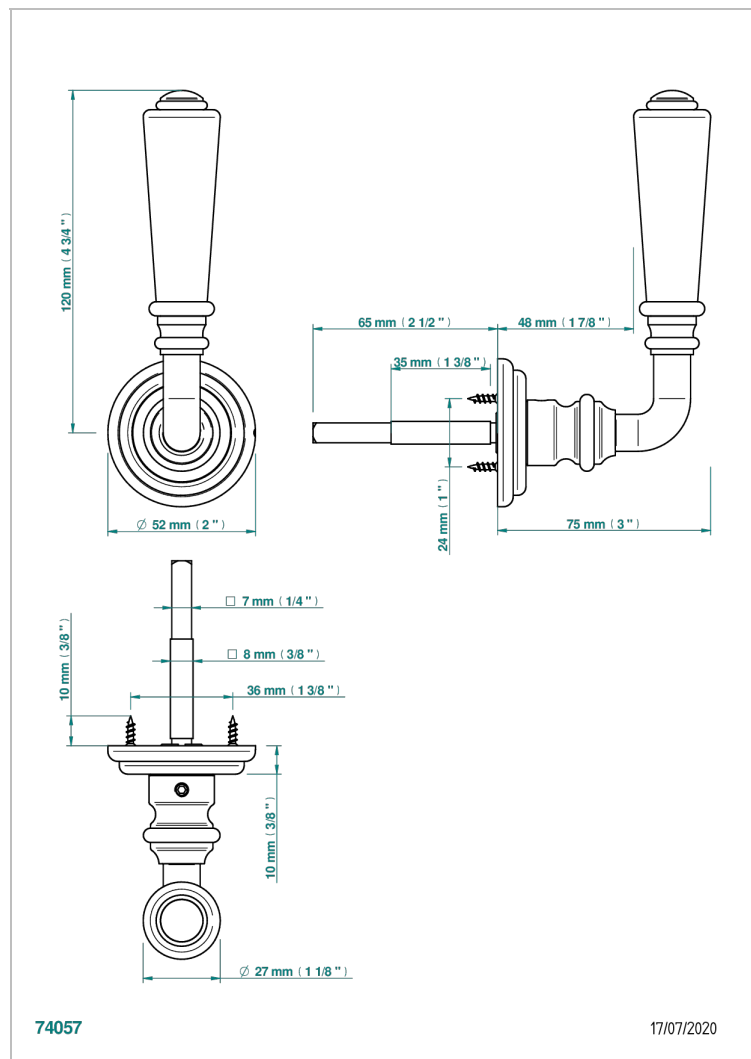

COLLECTION LONDON

B8B-DHRM1/S

Door handle (one side) - London, metal

THG[®]
PARIS

CHARACTERISTIC

- Collection London
- Door handle (one side) - London, metal

AVAILABLE FINITIONS

Black ceram - D30
Blush PVD - H62
Brass color PVD - H49
Brown bronze color PVD - F33
Gold color PVD - H52
Graphite PVD - H64

Lacquered light bronze - D01
Matt Umber PVD - H67
Matt blush PVD - H60
Matt brass color PVD - H50
Matt brown bronze color PVD - F34
Matt gold - F07

Matt gold color PVD - H53
Matt graphite PVD - H65
Matt nickel (color finish) - C01
Matt nickel color PVD - H56
Nickel color PVD - H55
Polished chrome (color finish) - A02