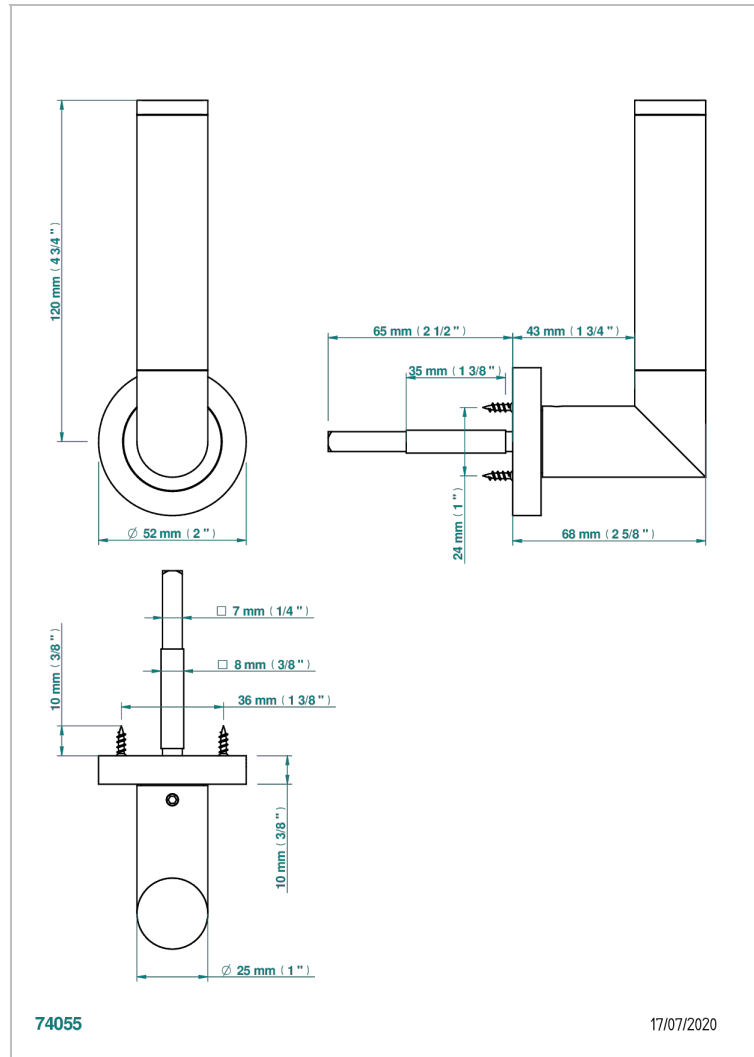

# COLLECTION PARIS

B8A-DHCRS2/S

Door handle (one side) - Paris, Howlite stone

THG<sup>®</sup>  
PARIS

## CHARACTERISTIC

- Collection Paris
- Door handle (one side) - Paris, Howlite stone