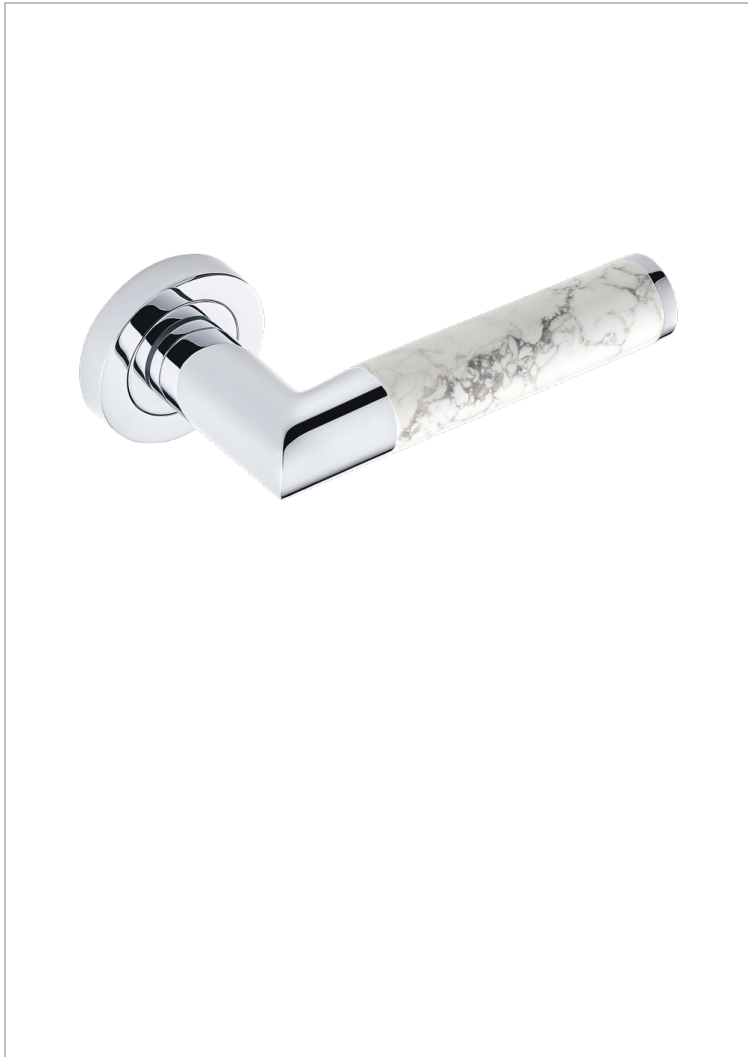

# COLLECTION PARIS

B8A-DHCRS2/S

Door handle (one side) - Paris, Howlite stone

THG<sup>®</sup>  
PARIS

## CHARACTERISTIC

- Collection Paris
- Door handle (one side) - Paris, Howlite stone

## AVAILABLE FINITIONS

Black ceram - D30  
Blush PVD - H62  
Brass color PVD - H49  
Brown bronze color PVD - F33  
Gold color PVD - H52  
Graphite PVD - H64

Lacquered light bronze - D01  
Matt Umber PVD - H67  
Matt blush PVD - H60  
Matt brass color PVD - H50  
Matt brown bronze color PVD - F34  
Matt gold - F07