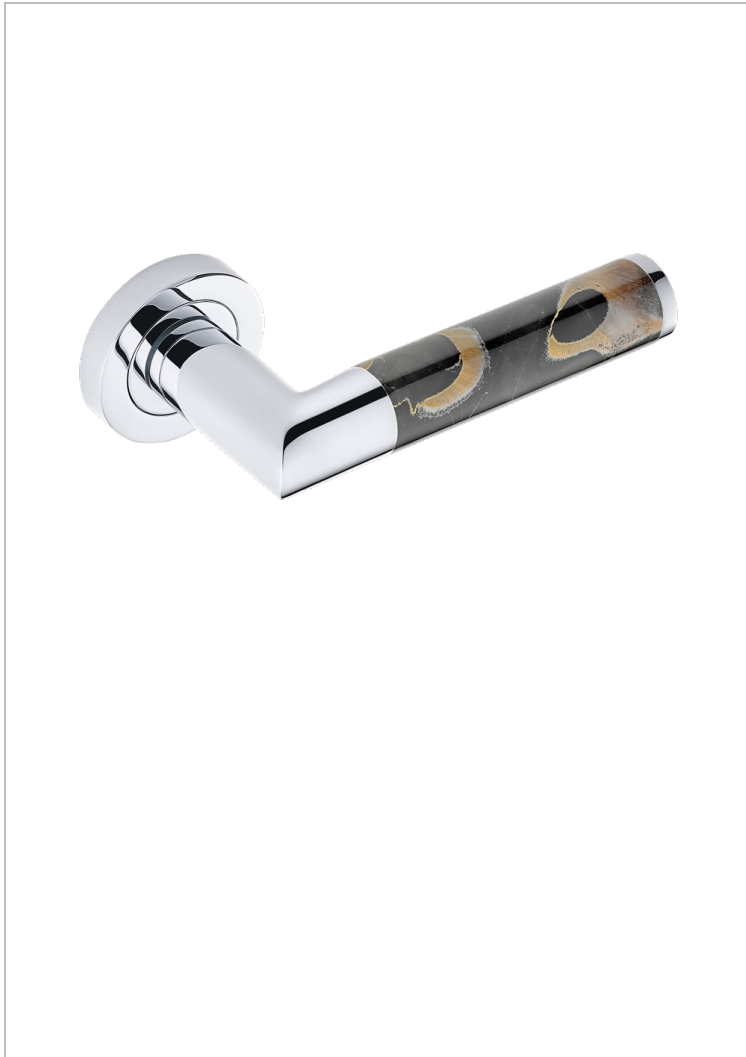

COLLECTION PARIS

B8A-DHCRS1/S

Door handle (one side) - Paris, Portoro marble

THG[®]
PARIS

CHARACTERISTIC

- Collection Paris
- Door handle (one side) - Paris, Portoro marble

AVAILABLE FINITIONS

Black ceram - D30
Blush PVD - H62
Brass color PVD - H49
Brown bronze color PVD - F33
Gold color PVD - H52
Graphite PVD - H64

Lacquered light bronze - D01
Matt Umber PVD - H67
Matt blush PVD - H60
Matt brass color PVD - H50
Matt brown bronze color PVD - F34
Matt gold - F07

Matt gold color PVD - H53
Matt graphite PVD - H65
Matt nickel (color finish) - C01
Matt nickel color PVD - H56
Nickel color PVD - H55
Polished chrome (color finish) - A02

Polished gold (color finish) - F01
Polished nickel - B01
Soft gold - F30
Soft matt gold - F31
Umber PVD - H66