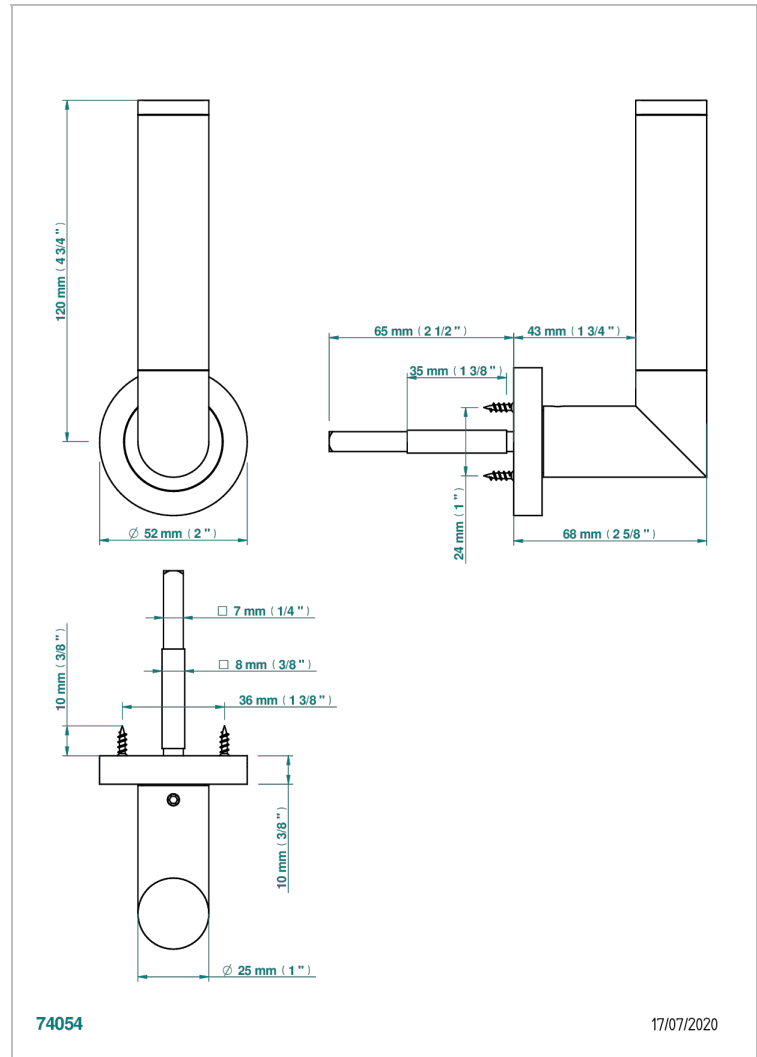

COLLECTION PARIS

B8A-DHCRS1/S

Door handle (one side) - Paris, Portoro marble

THG[®]
PARIS

CHARACTERISTIC

- Collection Paris
- Door handle (one side) - Paris, Portoro marble

AVAILABLE FINITIONS

Black ceram - D30
Blush PVD - H62
Brass color PVD - H49
Brown bronze color PVD - F33
Gold color PVD - H52
Graphite PVD - H64