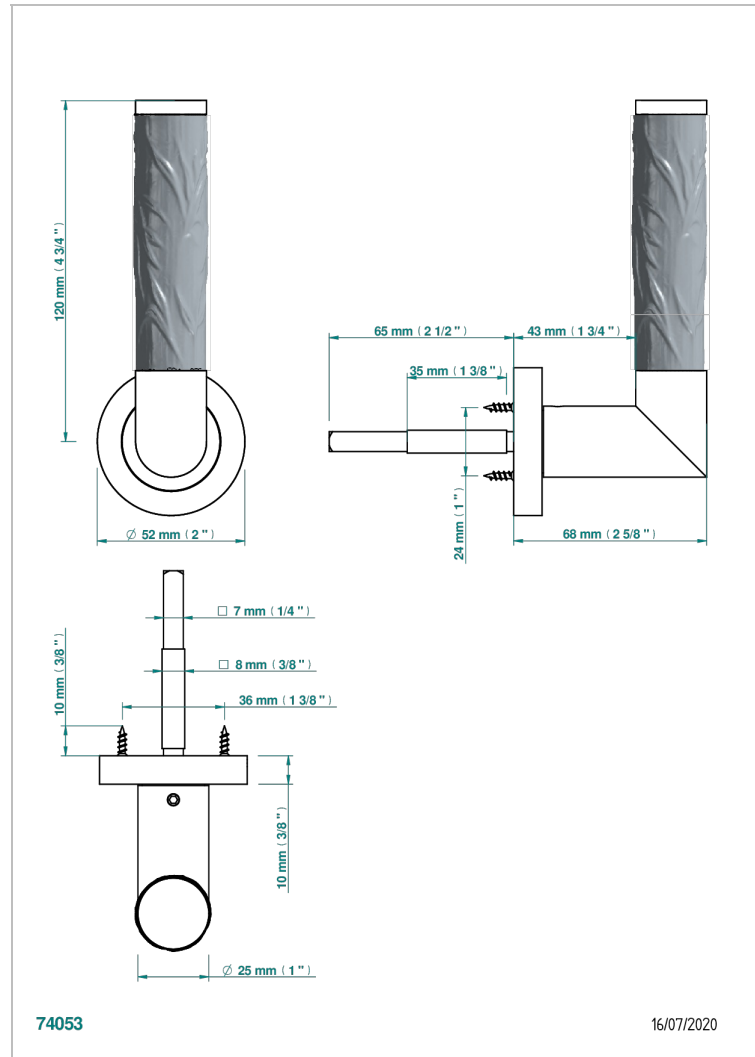

# COLLECTION PARIS

B8A-DHCRM5/S

Door handle (one side) - Paris metal, Bambou décor

THG<sup>®</sup>  
PARIS

## CHARACTERISTIC

- Collection Paris
- Door handle (one side) - Paris metal, Bambou décor