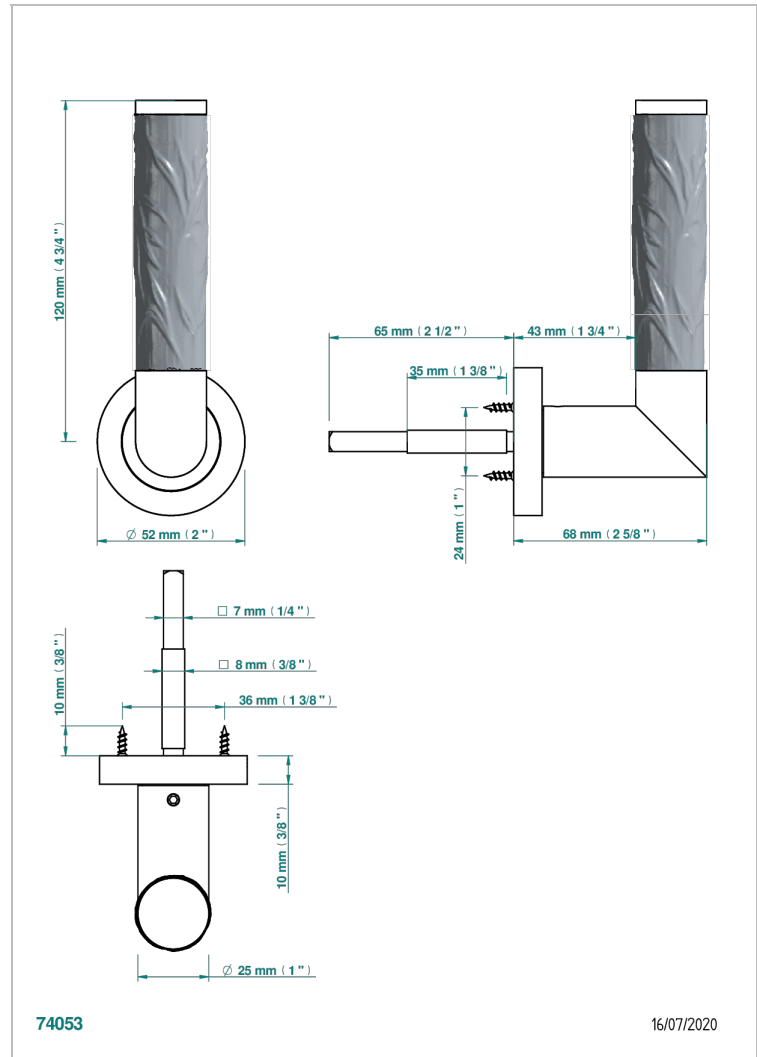

COLLECTION PARIS

B8A-DHCRM5/S

Door handle (one side) - Paris metal, Bambou décor

THG[®]
PARIS

CHARACTERISTIC

- Collection Paris
- Door handle (one side) - Paris metal, Bambou décor

AVAILABLE FINITIONS

Black ceram - D30
Blush PVD - H62
Brass color PVD - H49
Brown bronze color PVD - F33
Gold color PVD - H52
Graphite PVD - H64