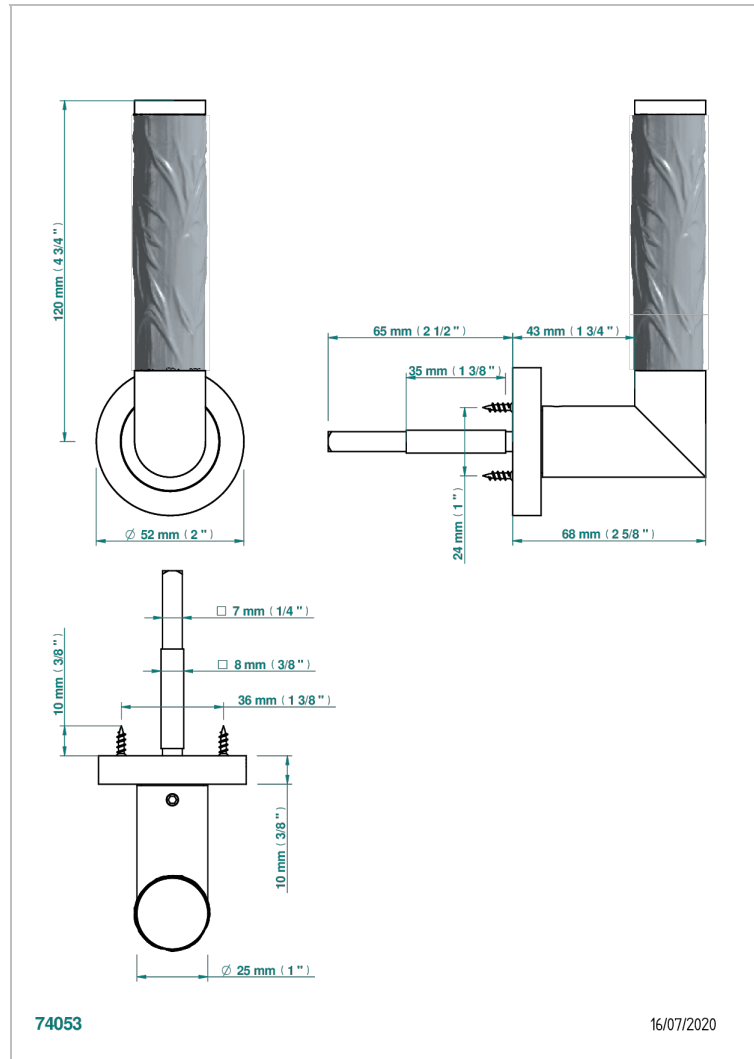

COLLECTION PARIS

B8A-DHCRM5/S

Door handle (one side) - Paris metal, Bambou décor

CHARACTERISTIC

- Collection Paris
- Door handle (one side) - Paris metal, Bambou décor

AVAILABLE FINITIONS

Black ceram - D30
Blush PVD - H62
Brass color PVD - H49
Brown bronze color PVD - F33
Gold color PVD - H52
Graphite PVD - H64