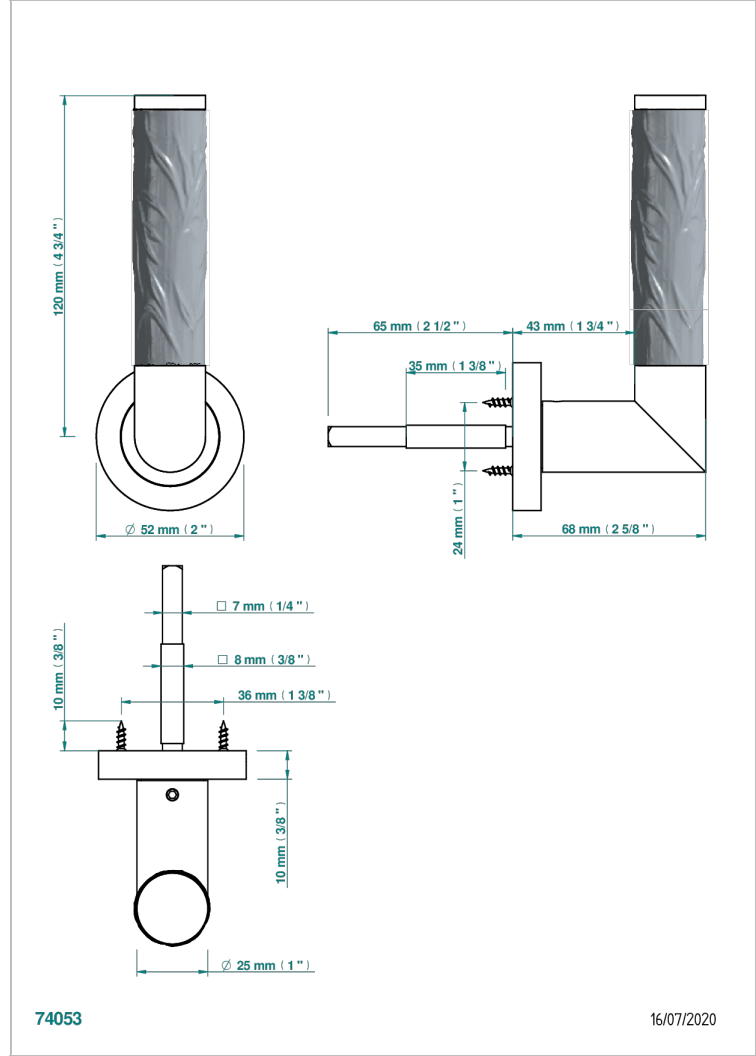

COLLECTION PARIS

B8A-DHCRM5/S

Door handle (one side) - Paris metal, Bambou décor

特色

- Collection Paris
- Door handle (one side) - Paris metal, Bambou décor

可选饰面

Black ceram - D30
Blush PVD - H62
Graphite PVD - H64
Matt Umber PVD - H67
Matt blush PVD - H60
Matt graphite PVD - H65