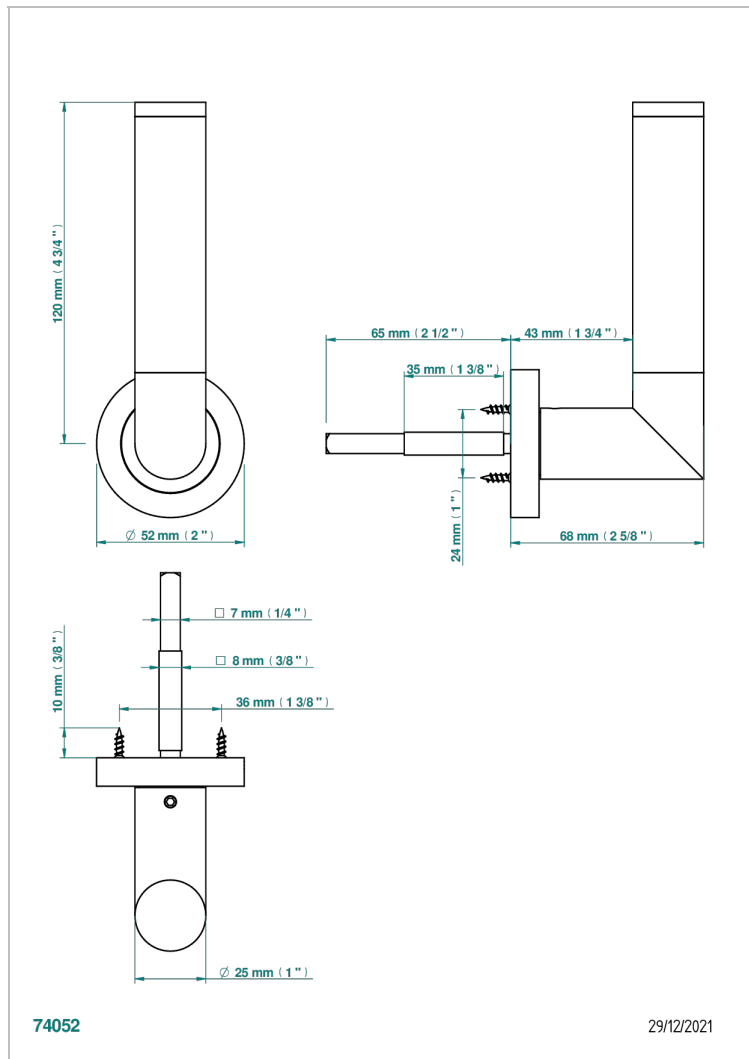

COLLECTION PARIS

B8A-DHCRM4/S

Door handle (one side) - Paris, guilloché grain barley

THG[®]
PARIS

CHARACTERISTIC

- Collection Paris
- Door handle (one side) - Paris, guilloché grain barley

AVAILABLE FINITIONS