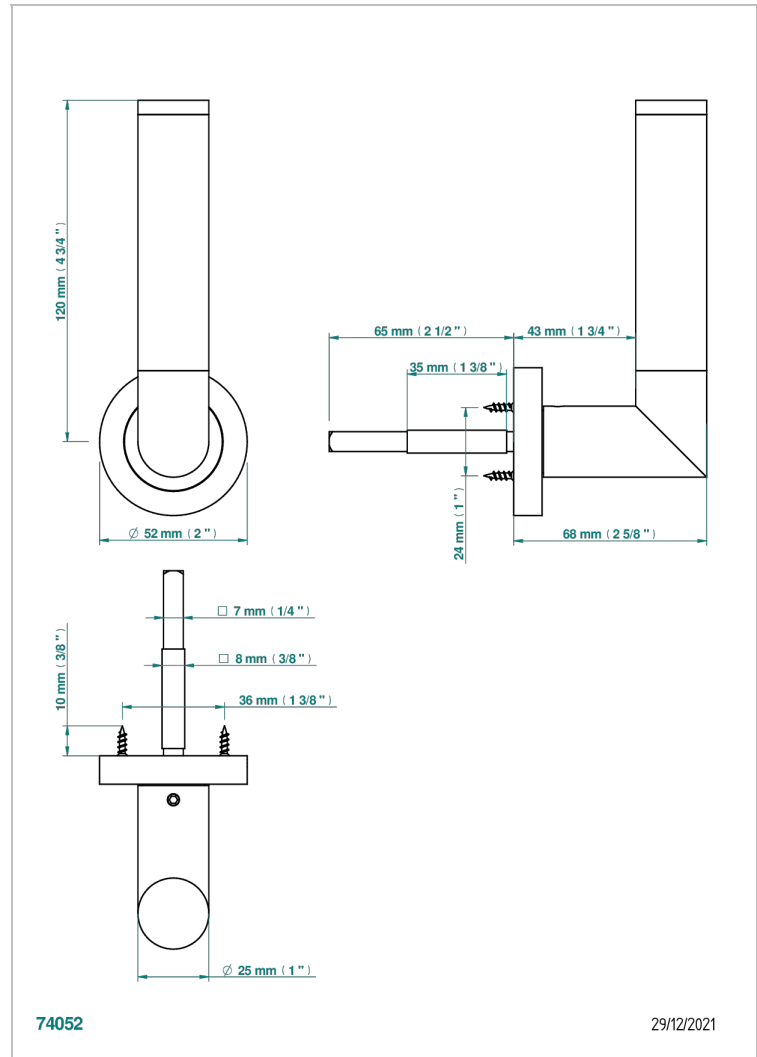

COLLECTION PARIS

B8A-DHCRM4/S

Door handle (one side) - Paris, guilloché grain barley

THG[®]
PARIS

CHARACTERISTIC

- Collection Paris
- Door handle (one side) - Paris, guilloché grain barley

AVAILABLE FINITIONS