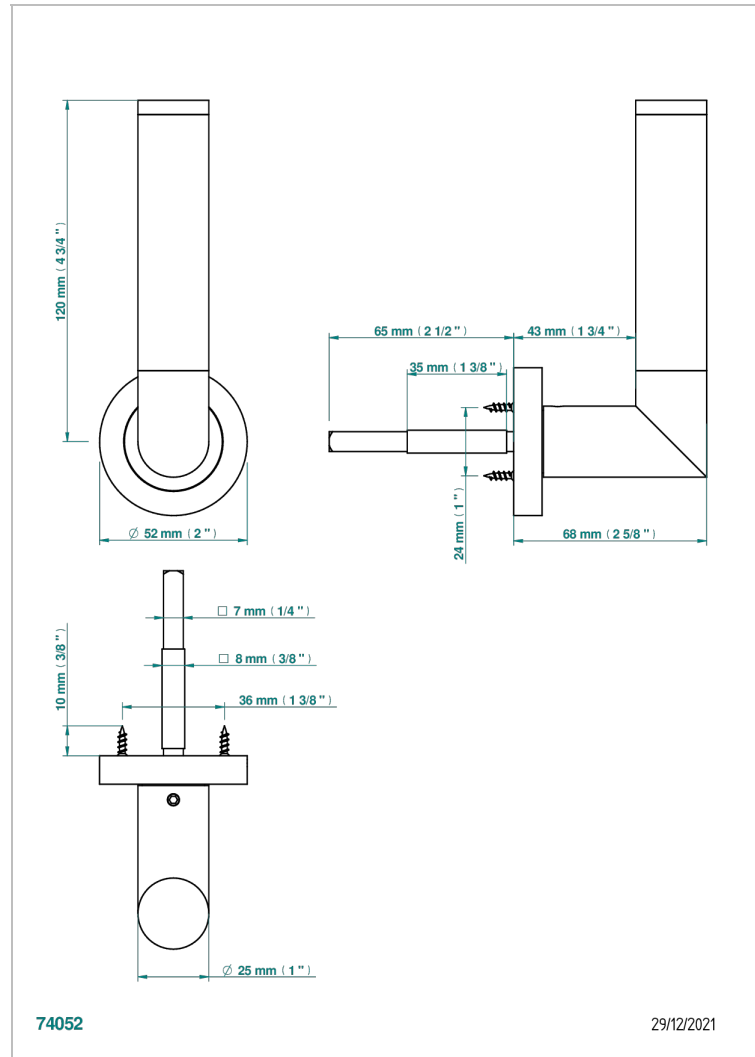

# COLLECTION PARIS

B8A-DHCRM4/S

Door handle (one side) - Paris, guilloché grain barley

THG<sup>®</sup>  
PARIS

## CHARACTERISTIC

- Collection Paris
- Door handle (one side) - Paris, guilloché grain barley