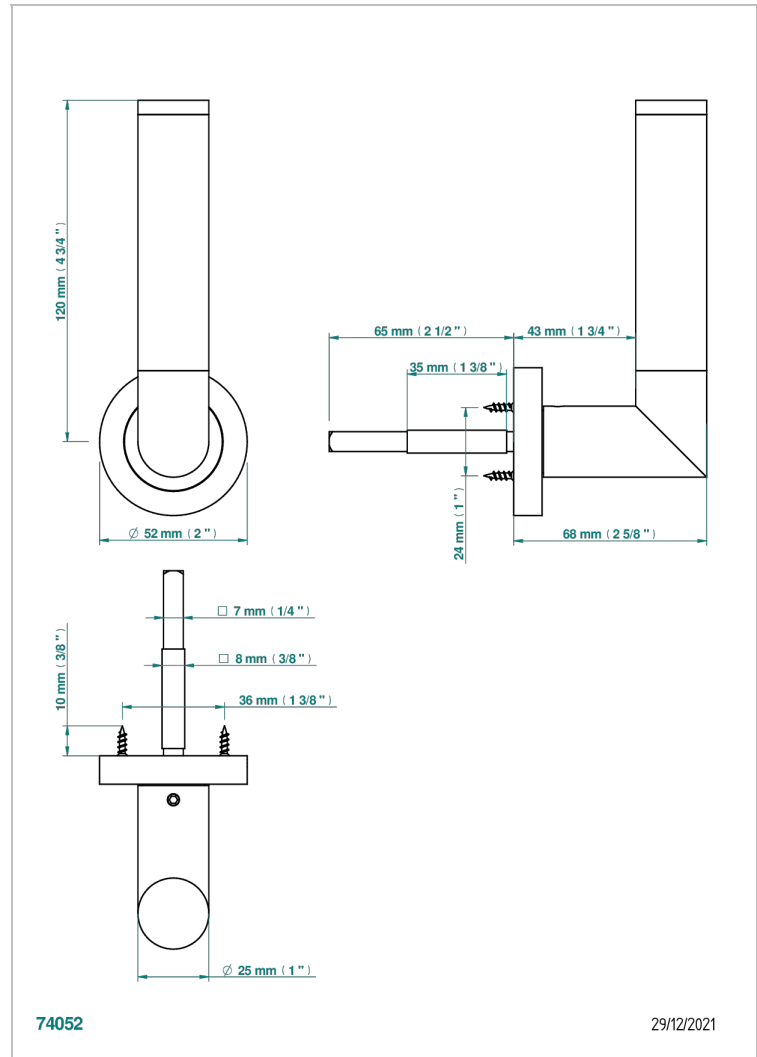

# COLLECTION PARIS

B8A-DHCRM4/S

Door handle (one side) - Paris, guilloché grain barley

THG<sup>®</sup>  
PARIS

## 特色

- Collection Paris
- Door handle (one side) - Paris, guilloché grain barley