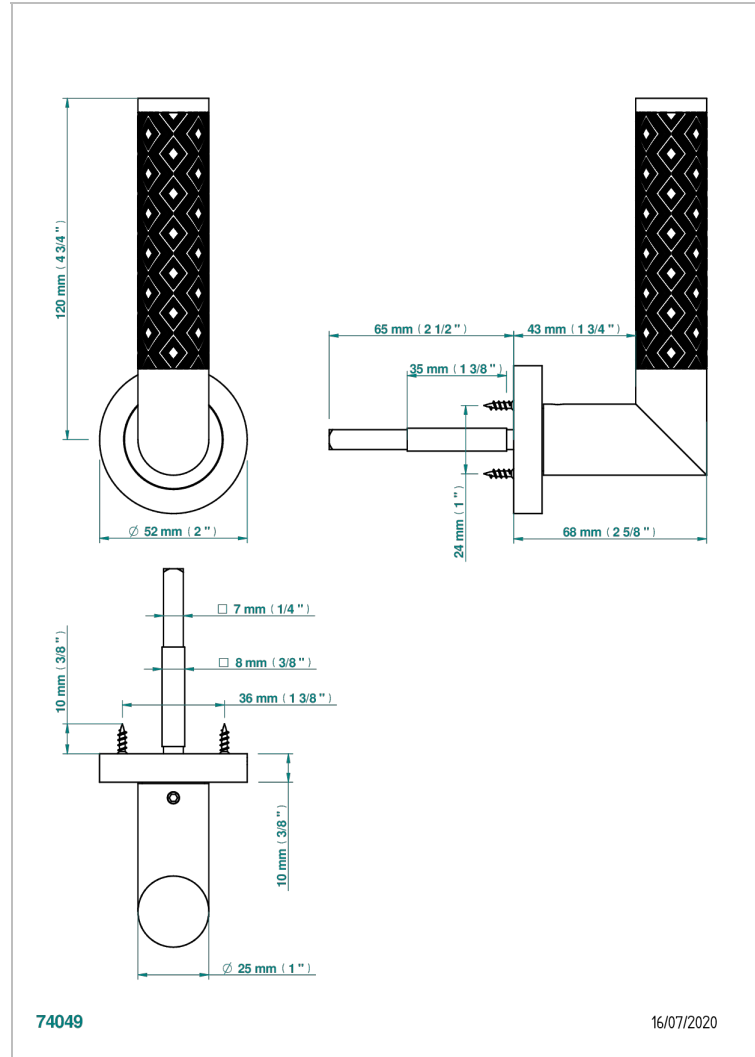

COLLECTION PARIS

B8A-DHCRM3/S

Door handle (one side) - Paris, guilloché lozenge

THG[®]
PARIS

CHARACTERISTIC

- Collection Paris
- Door handle (one side) - Paris, guilloché lozenge

AVAILABLE FINITIONS

Black ceram - D30
Blush PVD - H62
Brass color PVD - H49
Brown bronze color PVD - F33
Gold color PVD - H52
Graphite PVD - H64