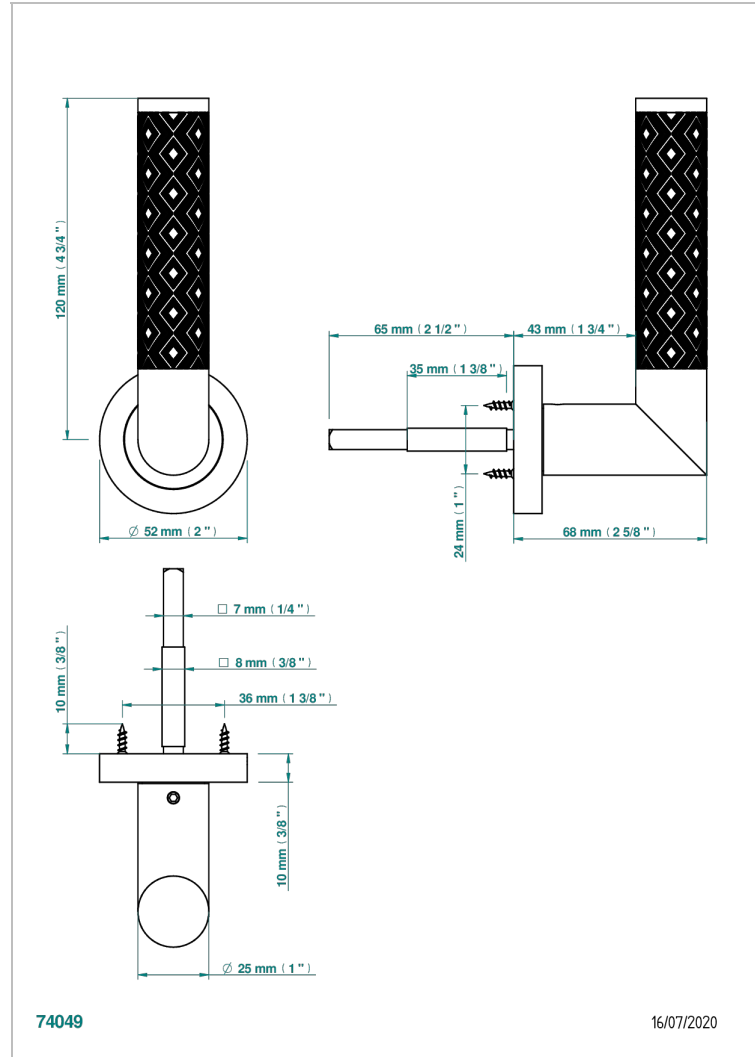

# COLLECTION PARIS

B8A-DHCRM3/S

Door handle (one side) - Paris, guilloché lozenge

THG<sup>®</sup>  
PARIS

## CHARACTERISTIC

- Collection Paris
- Door handle (one side) - Paris, guilloché lozenge