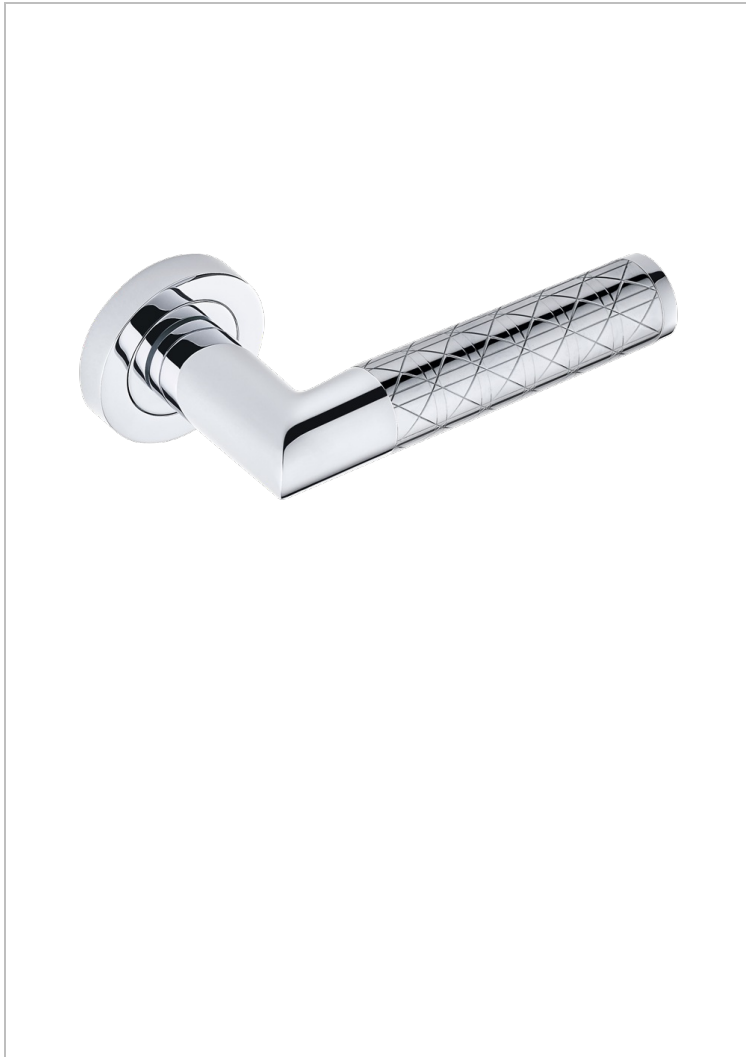

COLLECTION PARIS

B8A-DHCRM2/S

Door handle (one side) - Paris, guilloché cross

THG[®]
PARIS

CHARACTERISTIC

- Collection Paris
- Door handle (one side) - Paris, guilloché cross

AVAILABLE FINITIONS

Black ceram - D30
Blush PVD - H62
Brass color PVD - H49
Brown bronze color PVD - F33
Gold color PVD - H52
Graphite PVD - H64

Lacquered light bronze - D01
Matt Umber PVD - H67
Matt blush PVD - H60
Matt brass color PVD - H50
Matt brown bronze color PVD - F34
Matt gold - F07

Matt gold color PVD - H53
Matt graphite PVD - H65
Matt nickel (color finish) - C01
Matt nickel color PVD - H56
Nickel color PVD - H55
Polished chrome (color finish) - A02

Polished gold (color finish) - F01
Polished nickel - B01
Soft gold - F30
Soft matt gold - F31
Umber PVD - H66