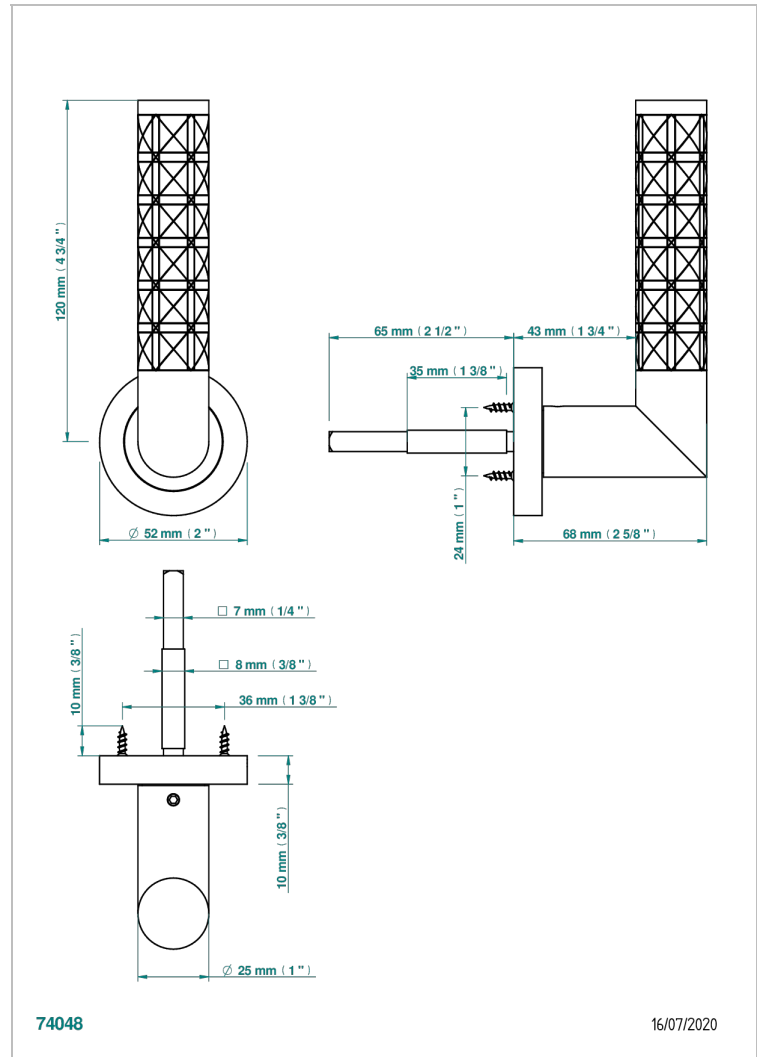

COLLECTION PARIS

B8A-DHCRM2/S

Door handle (one side) - Paris, guilloché cross

THG[®]
PARIS

CHARACTERISTIC

- Collection Paris
- Door handle (one side) - Paris, guilloché cross

AVAILABLE FINITIONS

Black ceram - D30
Blush PVD - H62
Brass color PVD - H49
Brown bronze color PVD - F33
Gold color PVD - H52
Graphite PVD - H64