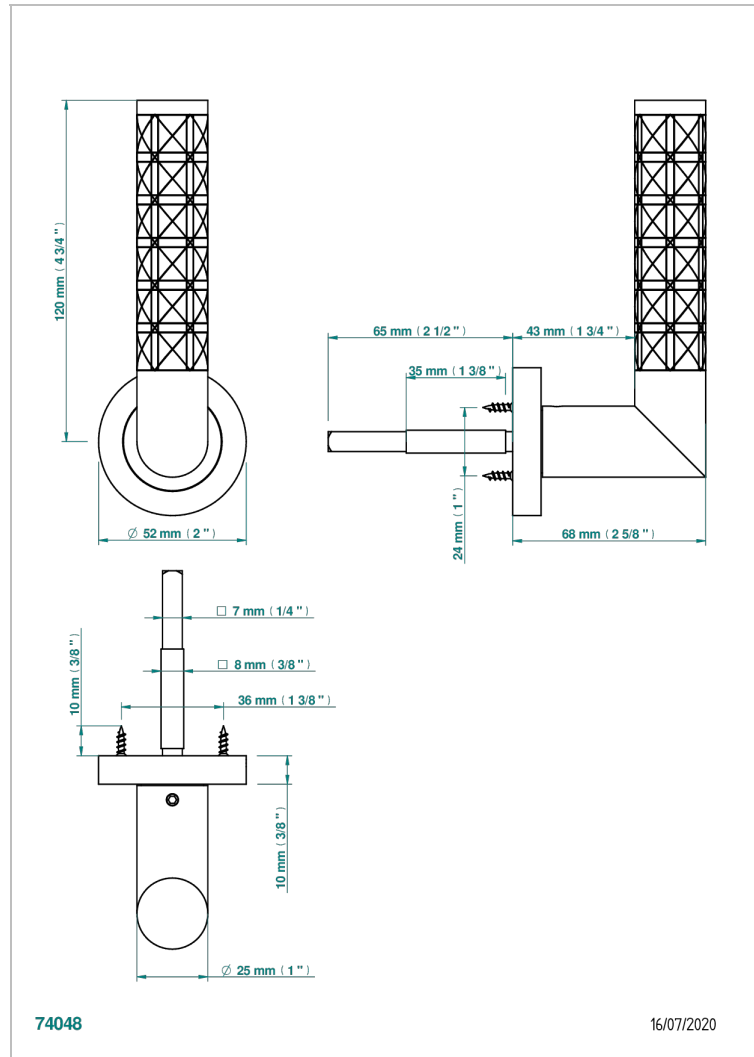

# COLLECTION PARIS

B8A-DHCRM2/S

Door handle (one side) - Paris, guilloché cross

THG<sup>®</sup>  
PARIS

## ХАРАКТЕРИСТИКИ

- Collection Paris
- Door handle (one side) - Paris, guilloché cross