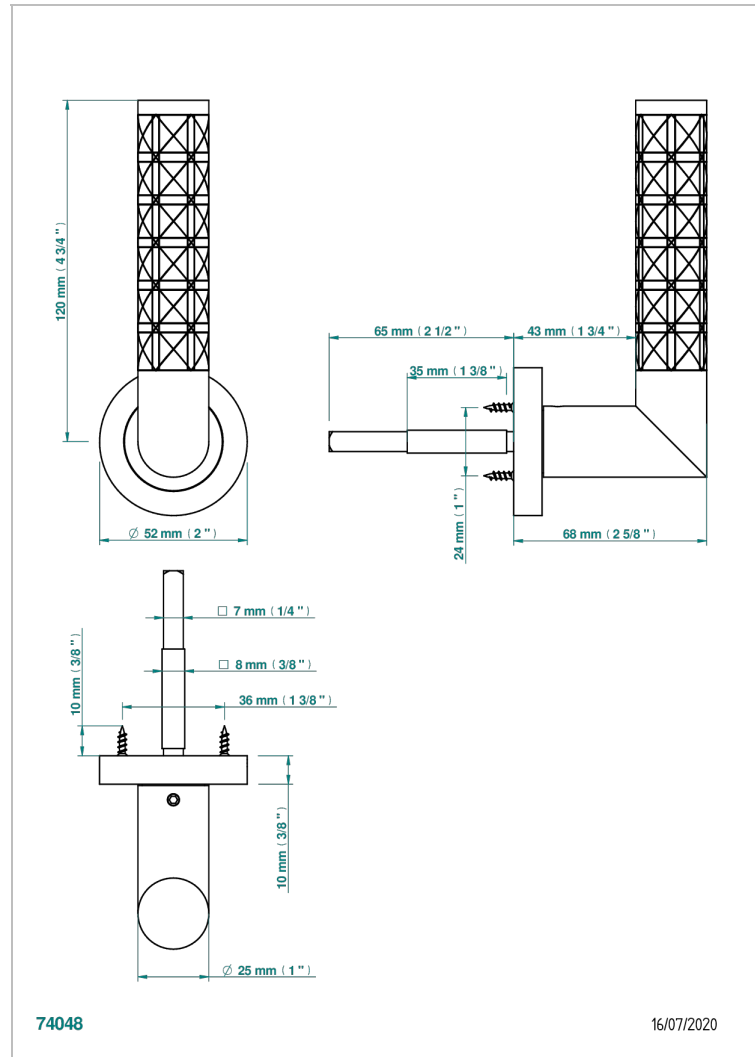

# COLLECTION PARIS

B8A-DHCRM2/S

Door handle (one side) - Paris, guilloché cross

THG<sup>®</sup>  
PARIS

## CHARACTERISTIC

- Collection Paris
- Door handle (one side) - Paris, guilloché cross