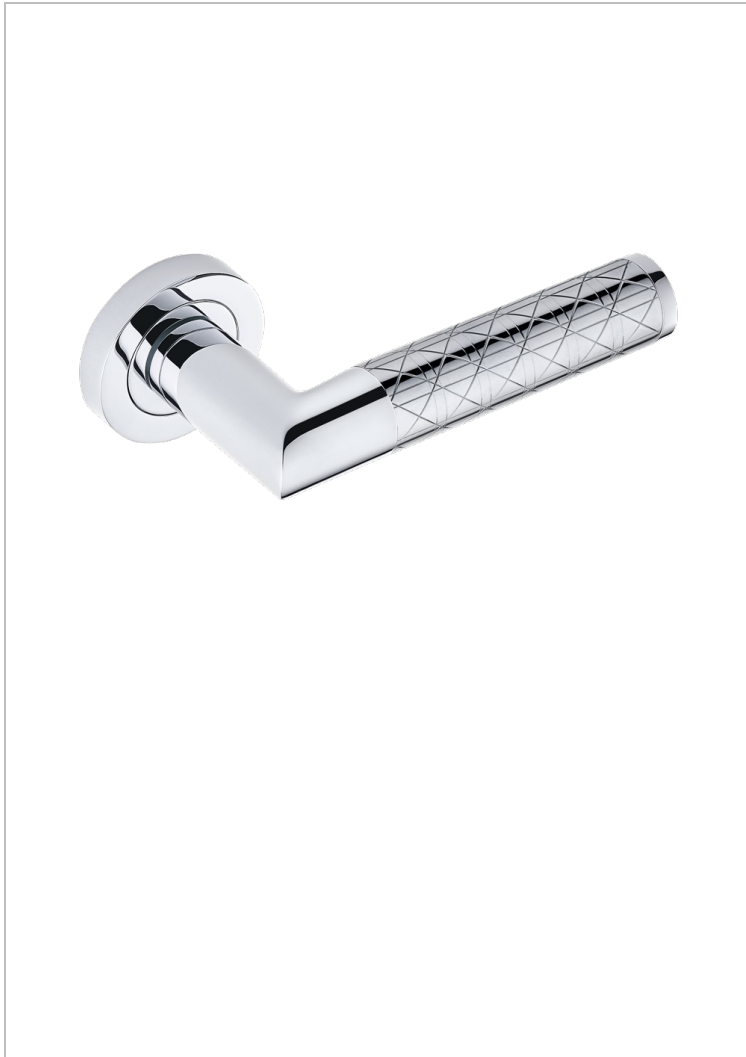

# COLLECTION PARIS

B8A-DHCRM2/S

Door handle (one side) - Paris, guilloché cross

THG<sup>®</sup>  
PARIS

## CHARACTERISTIC

- Collection Paris
- Door handle (one side) - Paris, guilloché cross

## AVAILABLE FINITIONS

Black ceram - D30  
Blush PVD - H62  
Brass color PVD - H49  
Brown bronze color PVD - F33  
Gold color PVD - H52  
Graphite PVD - H64

Lacquered light bronze - D01  
Matt Umber PVD - H67  
Matt blush PVD - H60  
Matt brass color PVD - H50  
Matt brown bronze color PVD - F34  
Matt gold - F07