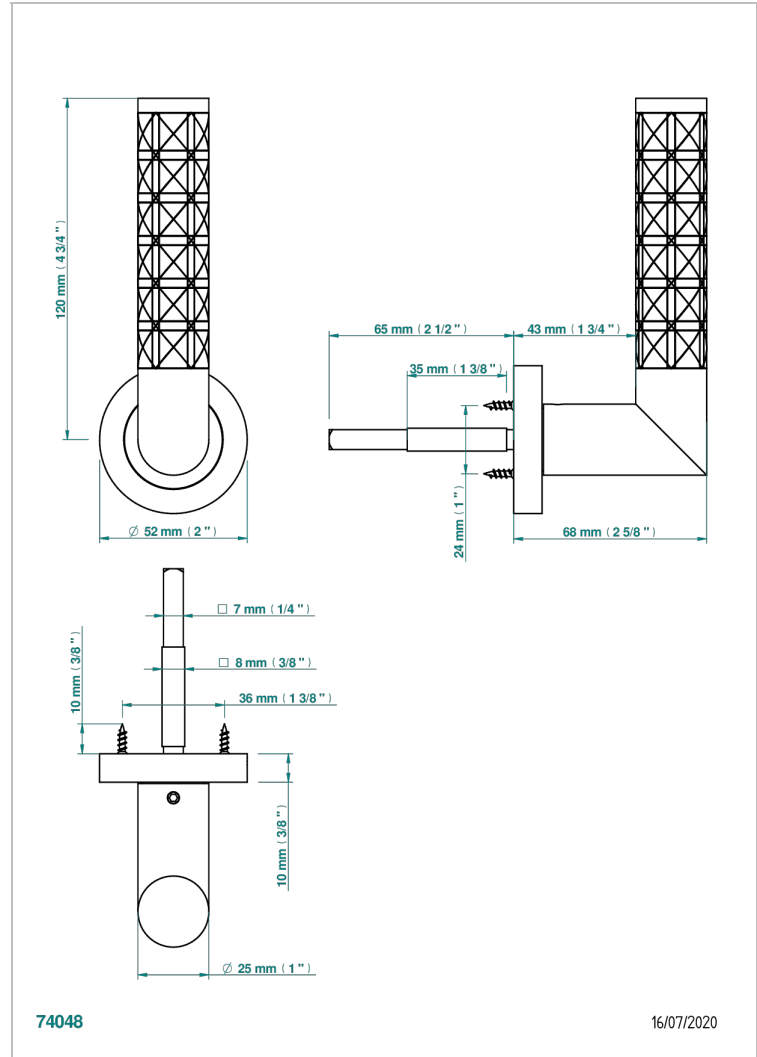

COLLECTION PARIS

B8A-DHCRM2/S

Door handle (one side) - Paris, guilloché cross

THG[®]
PARIS

特色

- Collection Paris
- Door handle (one side) - Paris, guilloché cross

可选饰面

Black ceram - D30
Blush PVD - H62
Graphite PVD - H64
Matt Umber PVD - H67
Matt blush PVD - H60
Matt graphite PVD - H65