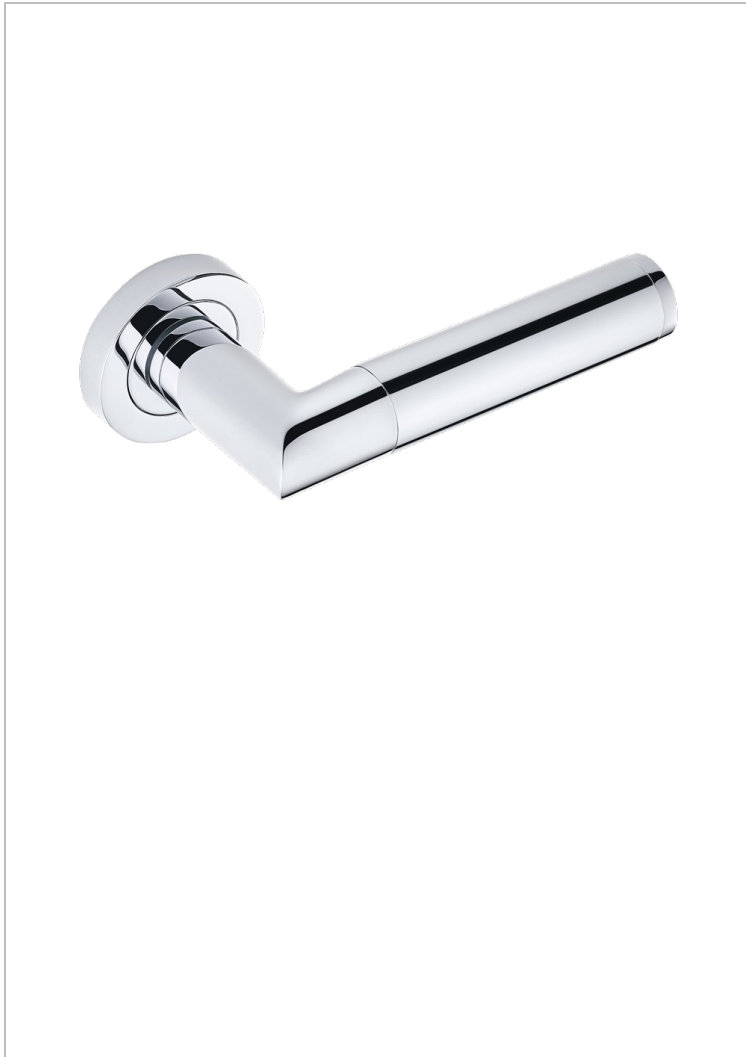

# COLLECTION PARIS

B8A-DHCRM1/S

Door handle (one side) - Paris, metal

THG<sup>®</sup>  
PARIS

## CHARACTERISTIC

- Collection Paris
- Door handle (one side) - Paris, metal

## AVAILABLE FINITIONS

Black ceram - D30  
Blush PVD - H62  
Brass color PVD - H49  
Brown bronze color PVD - F33  
Gold color PVD - H52  
Graphite PVD - H64

Lacquered light bronze - D01  
Matt Umber PVD - H67  
Matt blush PVD - H60  
Matt brass color PVD - H50  
Matt brown bronze color PVD - F34  
Matt gold - F07