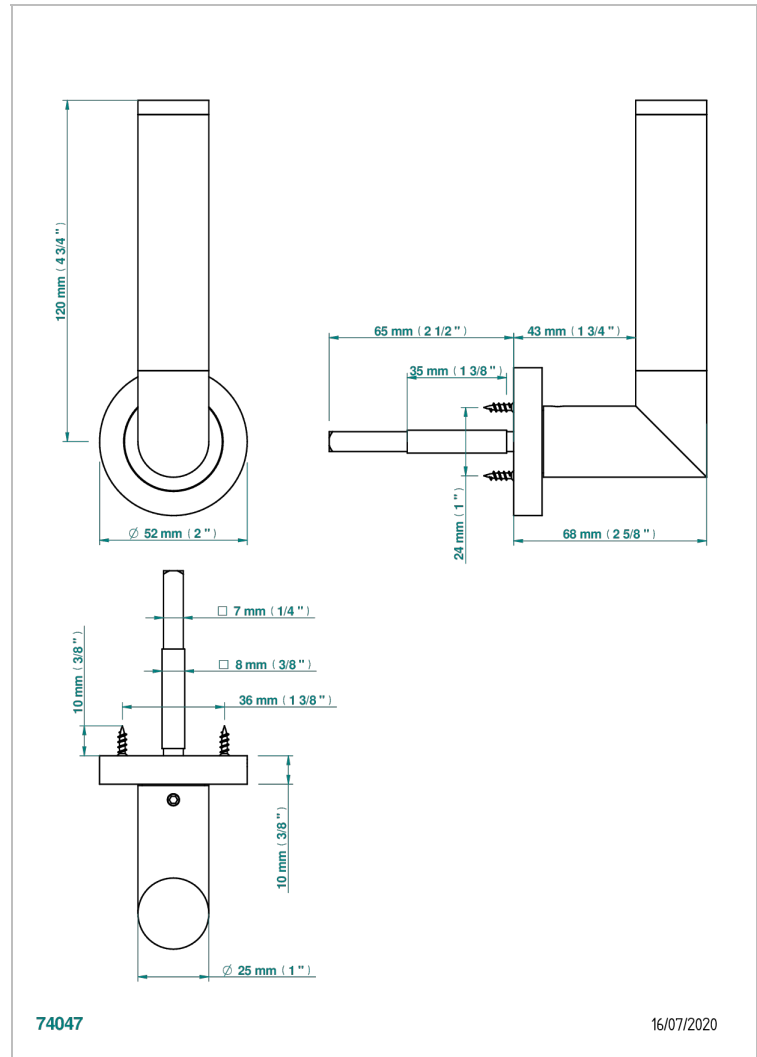

# COLLECTION PARIS

B8A-DHCRM1/S

Door handle (one side) - Paris, metal

THG<sup>®</sup>  
PARIS

## CHARACTERISTIC

- Collection Paris
- Door handle (one side) - Paris, metal