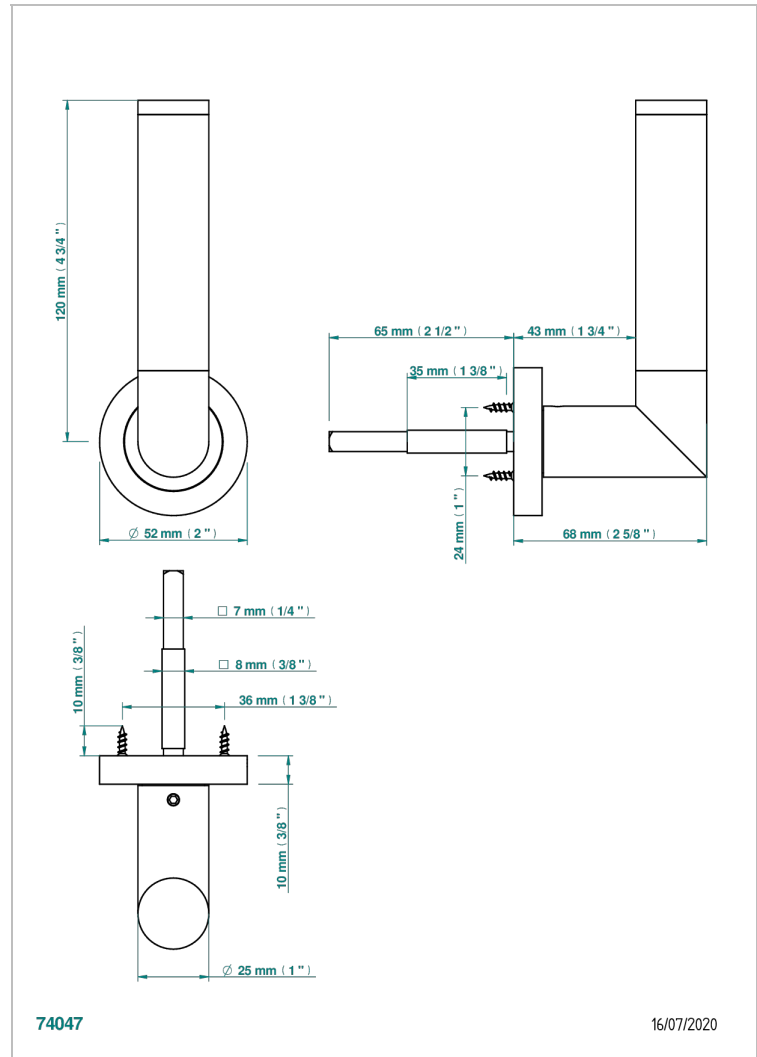

COLLECTION PARIS

B8A-DHCRM1/S

Door handle (one side) - Paris, metal

THG[®]
PARIS

CHARACTERISTIC

- Collection Paris
- Door handle (one side) - Paris, metal

AVAILABLE FINITIONS

Black ceram - D30
Blush PVD - H62
Brass color PVD - H49
Brown bronze color PVD - F33
Gold color PVD - H52
Graphite PVD - H64