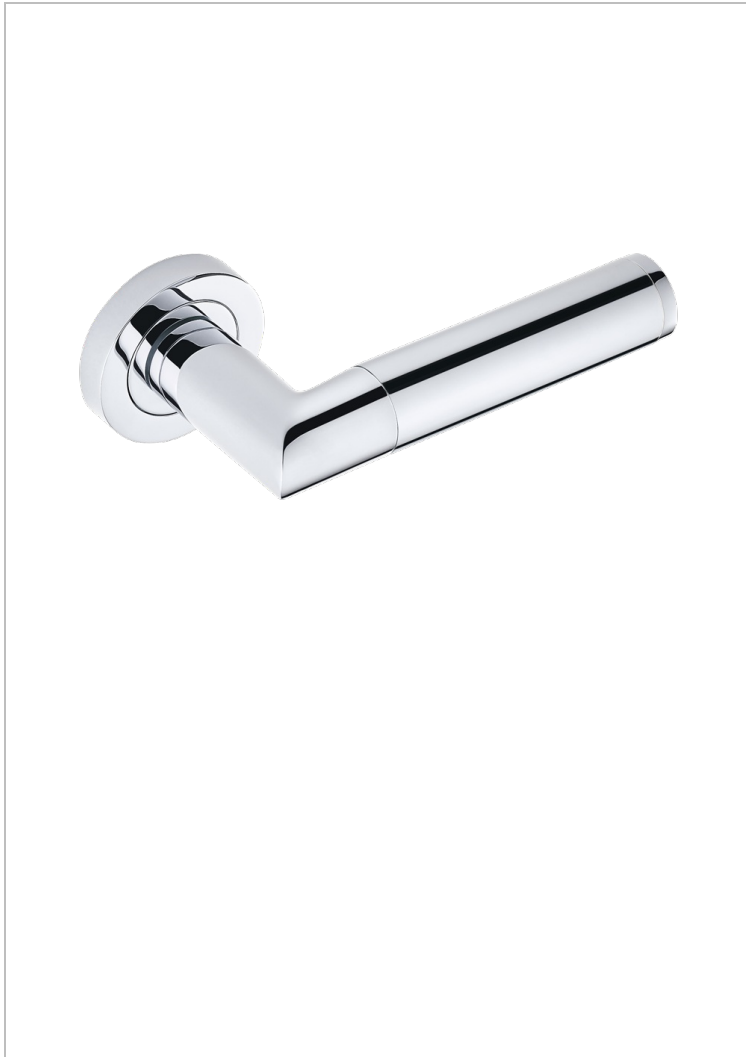

COLLECTION PARIS

B8A-DHCRM1/S

Door handle (one side) - Paris, metal

THG[®]
PARIS

CHARACTERISTIC

- Collection Paris
- Door handle (one side) - Paris, metal

AVAILABLE FINITIONS

Black ceram - D30
Blush PVD - H62
Brass color PVD - H49
Brown bronze color PVD - F33
Gold color PVD - H52
Graphite PVD - H64

Lacquered light bronze - D01
Matt Umber PVD - H67
Matt blush PVD - H60
Matt brass color PVD - H50
Matt brown bronze color PVD - F34
Matt gold - F07

Matt gold color PVD - H53
Matt graphite PVD - H65
Matt nickel (color finish) - C01
Matt nickel color PVD - H56
Nickel color PVD - H55
Polished chrome (color finish) - A02

Polished gold (color finish) - F01
Polished nickel - B01
Soft gold - F30
Soft matt gold - F31
Umber PVD - H66