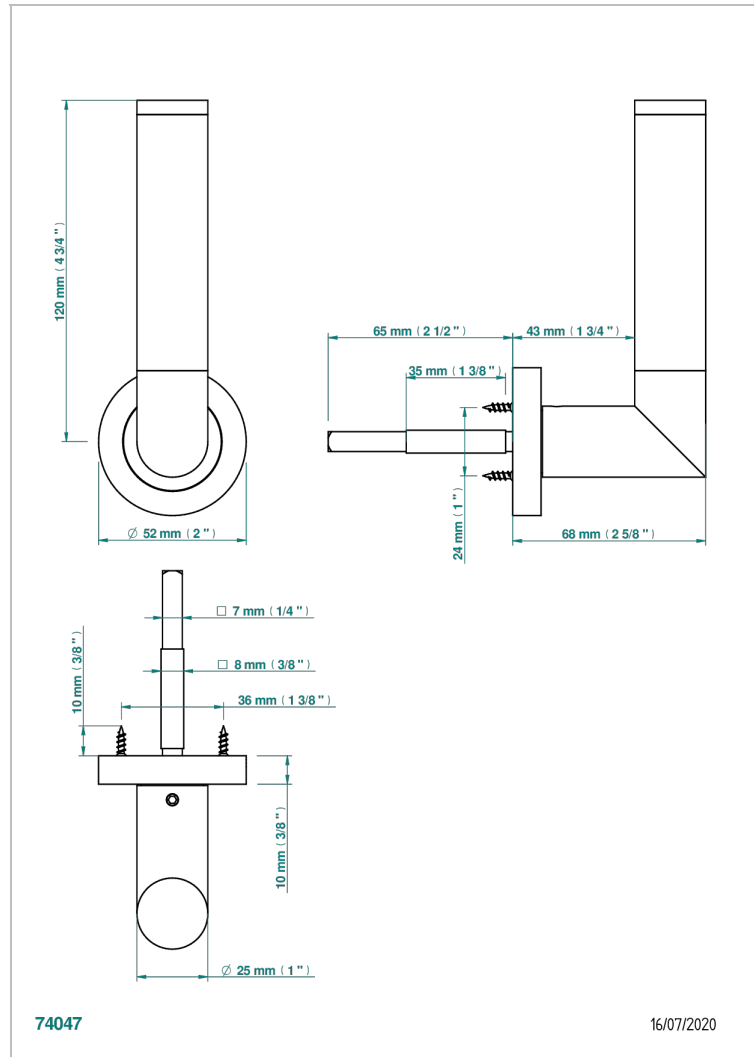

# COLLECTION PARIS

B8A-DHCRM1/S

Door handle (one side) - Paris, metal

THG<sup>®</sup>  
PARIS

## ХАРАКТЕРИСТИКИ

- Collection Paris
- Door handle (one side) - Paris, metal