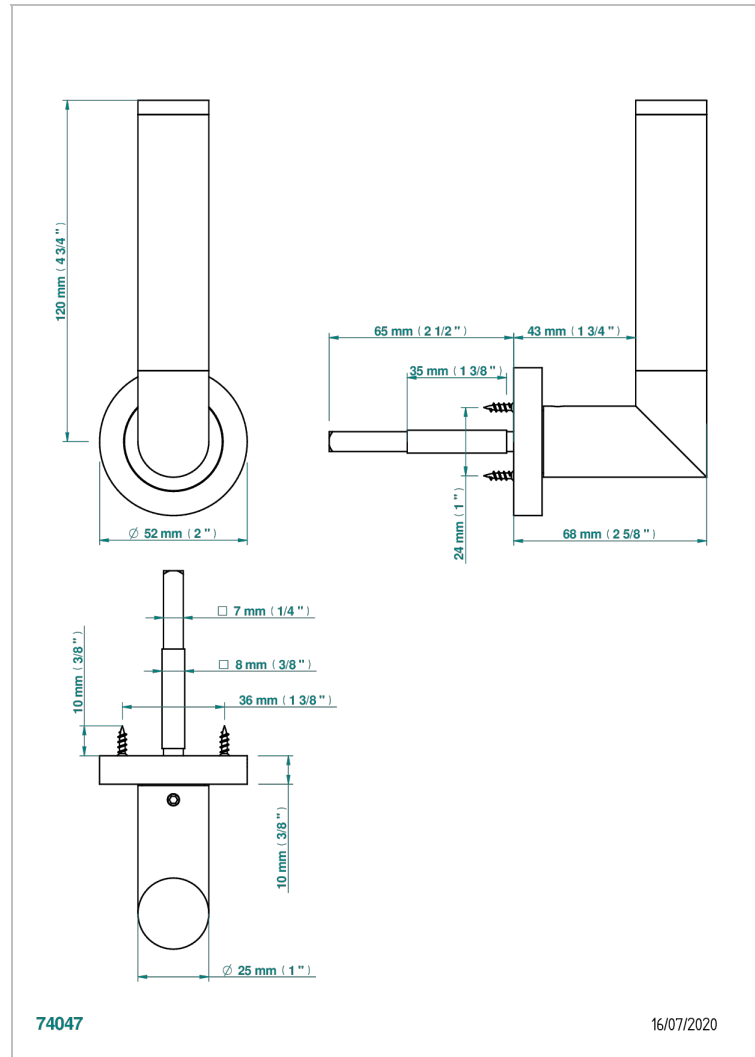

# COLLECTION PARIS

B8A-DHCRM1/S

Door handle (one side) - Paris, metal

THG<sup>®</sup>  
PARIS

## CHARACTERISTIC

- Collection Paris
- Door handle (one side) - Paris, metal