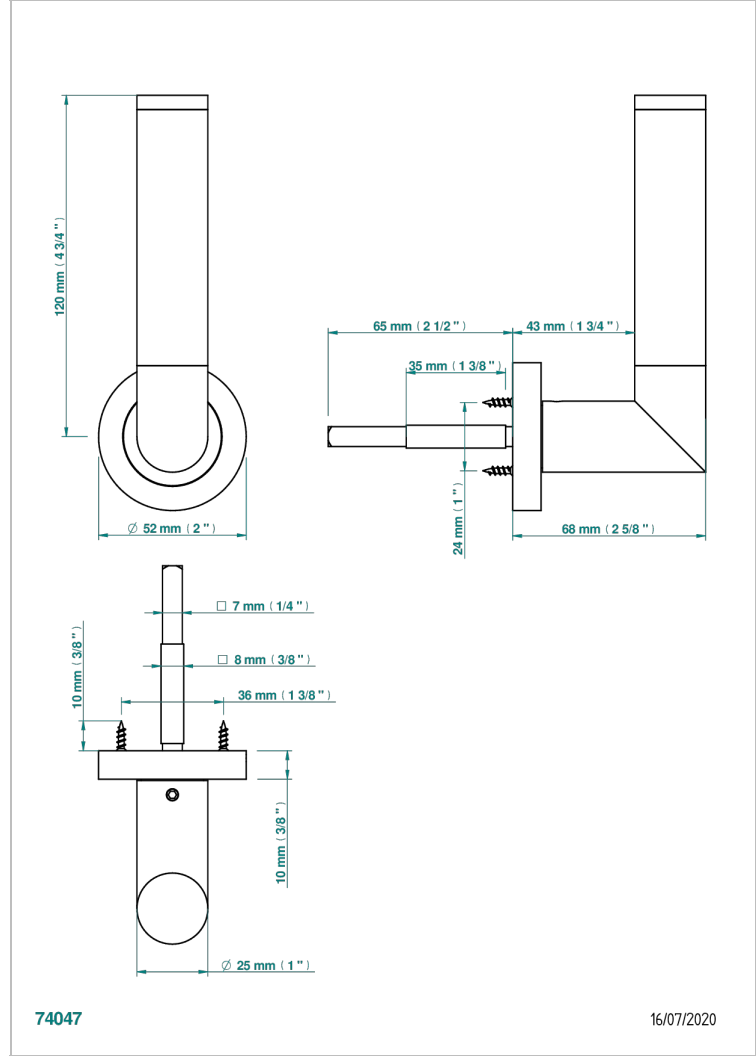

COLLECTION PARIS

B8A-DHCRM1/S

Door handle (one side) - Paris, metal

THG[®]
PARIS

74047

16/07/2020

特色

- Collection Paris
- Door handle (one side) - Paris, metal