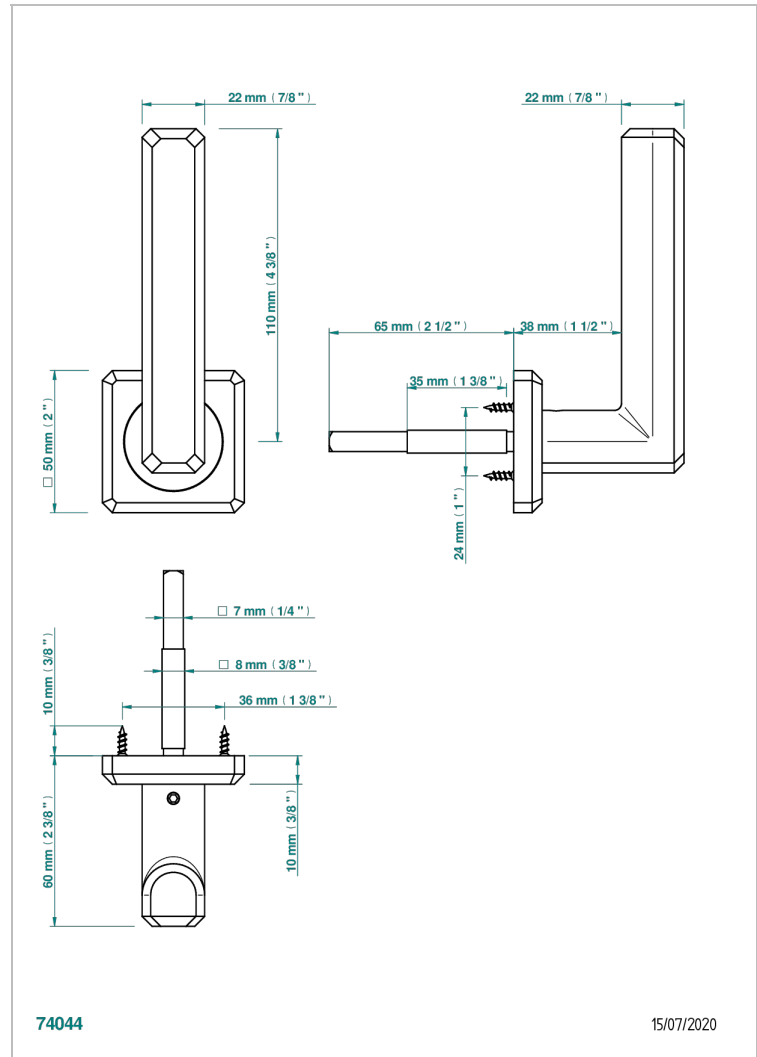

COLLECTION BERLIN

B8E-DHCPM1/S

Door handle (one side) - Berlin

THG[®]
PARIS

CHARACTERISTIC

- Collection Berlin
- Door handle (one side) - Berlin

AVAILABLE FINITIONS

Black ceram - D30
Blush PVD - H62
Brass color PVD - H49
Brown bronze color PVD - F33
Gold color PVD - H52
Graphite PVD - H64